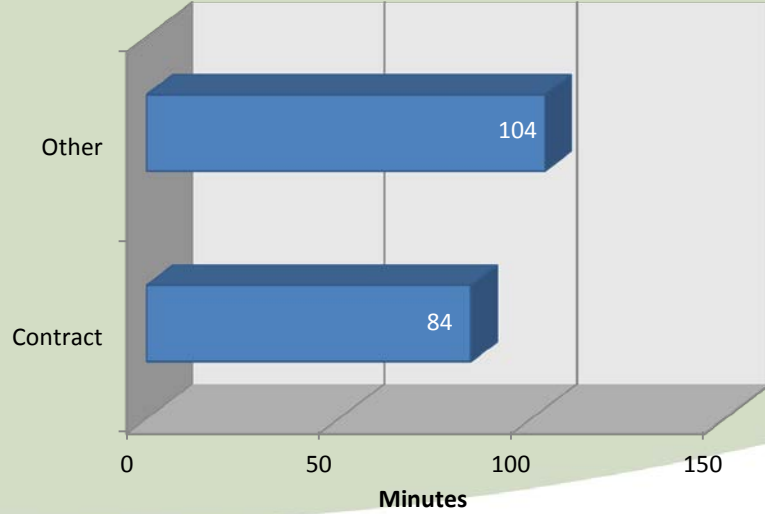

**City of Sublimity
Average Call Length
March 2019**

**City of Sublimity
Total Call Length
March 2019**

**City of Sublimity
Average Call Arrival Time (Traffic Removed)
March 2019**

City of Sublimity Calls by Primary Deputy March 2019