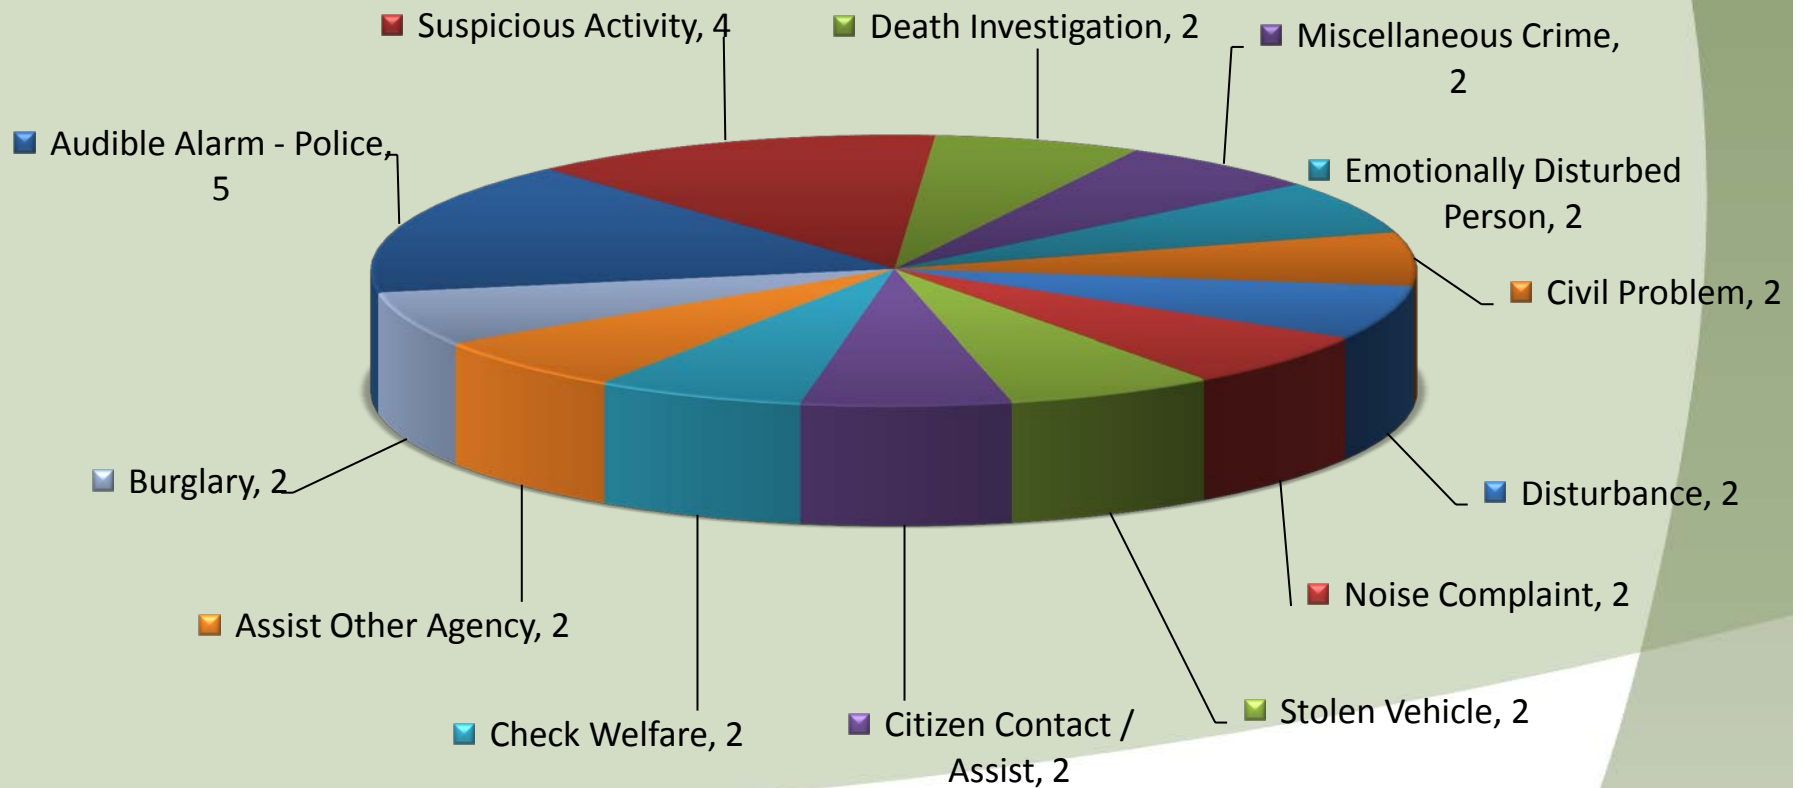

City of Sublimity Top Calls for Service March 2019

Call Type by Primary Deputy Sublimity - March 2019

Calls for Service by Hours Range Sublimity - March 2019

Calls for Service by Day of Week Sublimity - March 2019

**City of Sublimity
Average Call Length
March 2019**

**City of Sublimity
Total Call Length
March 2019**

**City of Sublimity
Average Call Arrival Time (Traffic Removed)
March 2019**

City of Sublimity Calls by Primary Deputy March 2019