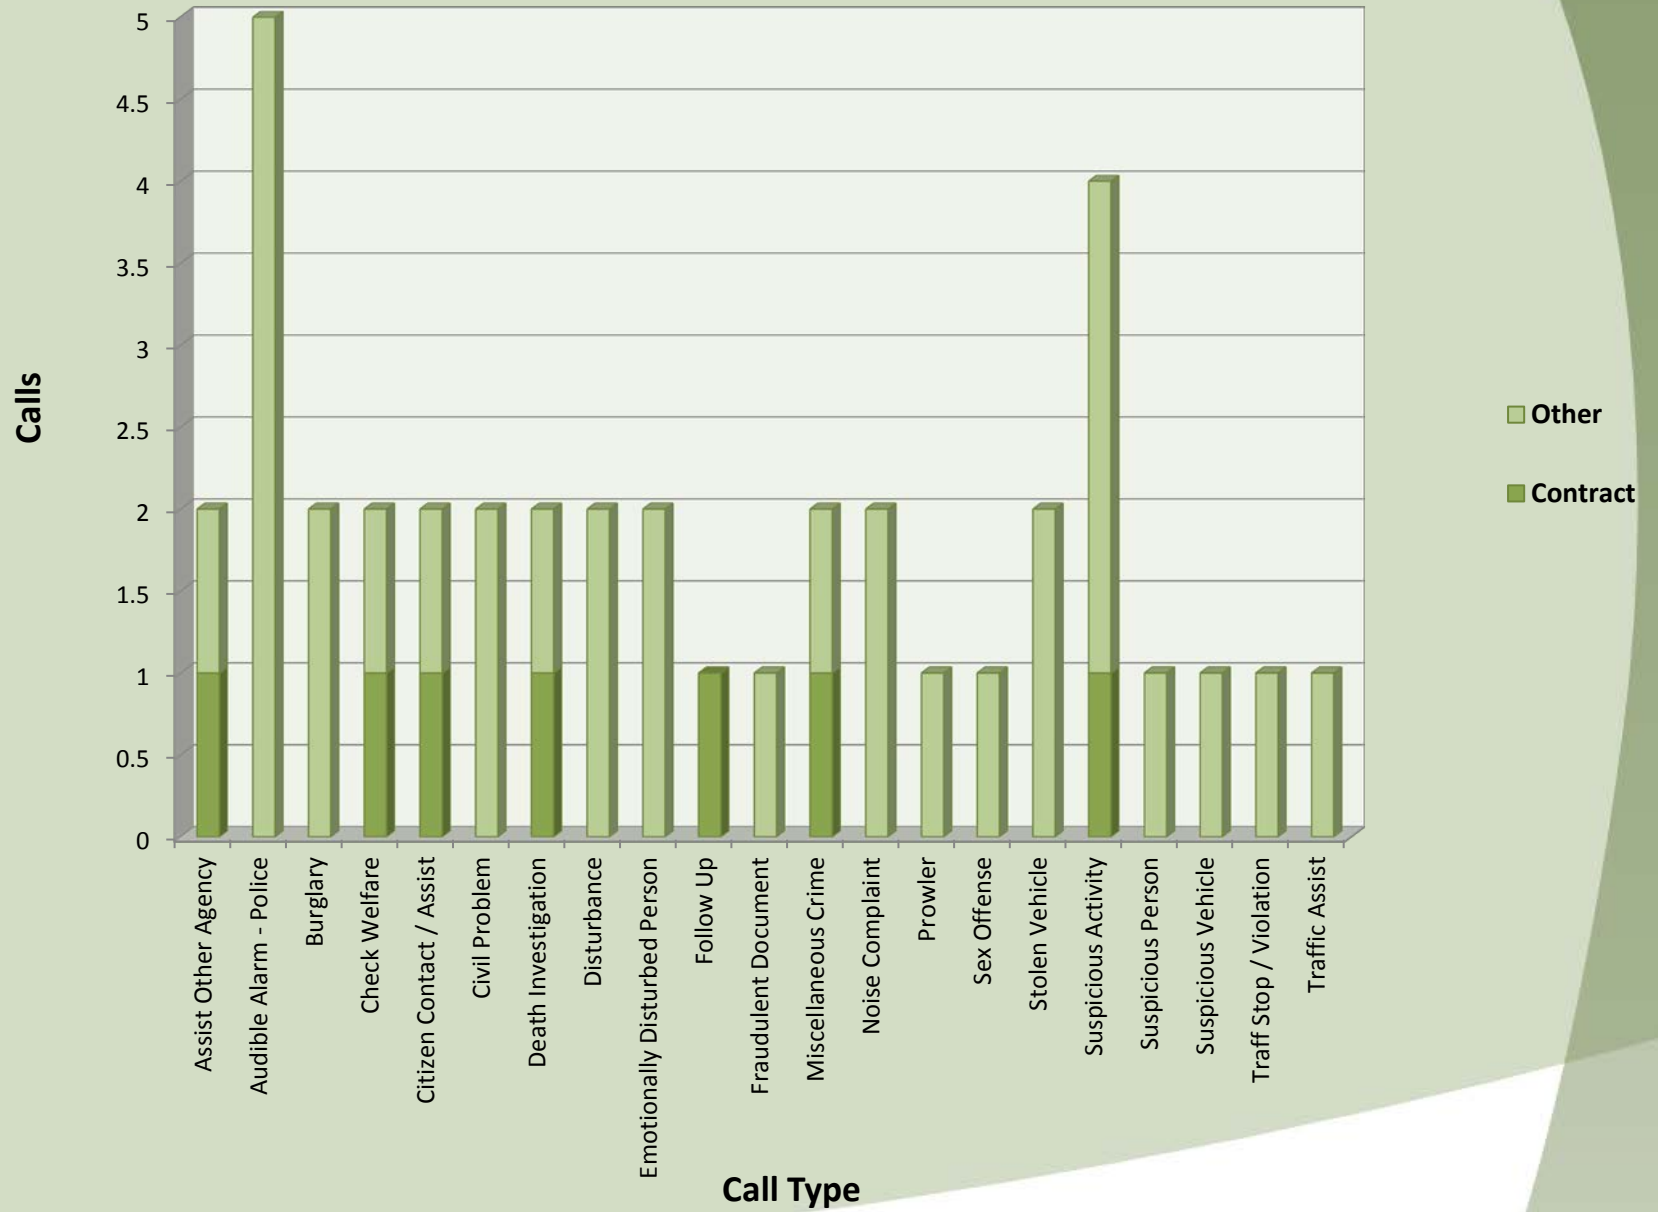

City of Sublimity Top Calls for Service March 2019

Call Type by Primary Deputy Sublimity - March 2019

Calls for Service by Hours Range Sublimity - March 2019

Calls for Service by Day of Week Sublimity - March 2019

**City of Sublimity
Average Call Length
March 2019**

**City of Sublimity
Total Call Length
March 2019**

**City of Sublimity
Average Call Arrival Time (Traffic Removed)
March 2019**

City of Sublimity Calls by Primary Deputy March 2019