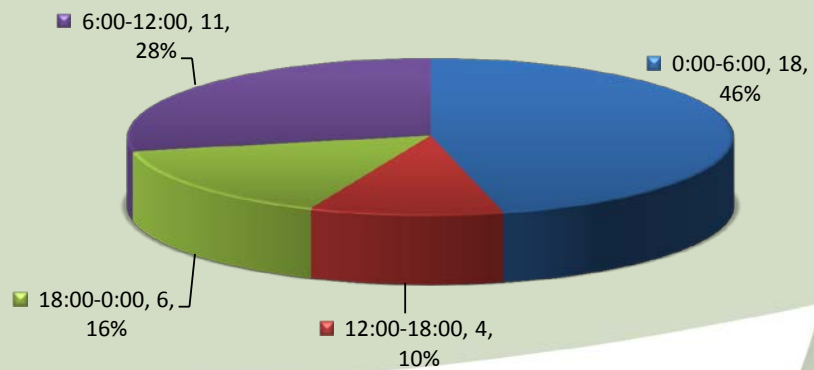

City of Sublimity Top Calls for Service March 2019

Call Type by Primary Deputy Sublimity - March 2019

Calls for Service by Hours Range Sublimity - March 2019

Calls for Service by Day of Week Sublimity - March 2019

**City of Sublimity
Average Call Length
March 2019**

**City of Sublimity
Total Call Length
March 2019**

**City of Sublimity
Average Call Arrival Time (Traffic Removed)
March 2019**

City of Sublimity Calls by Primary Deputy March 2019