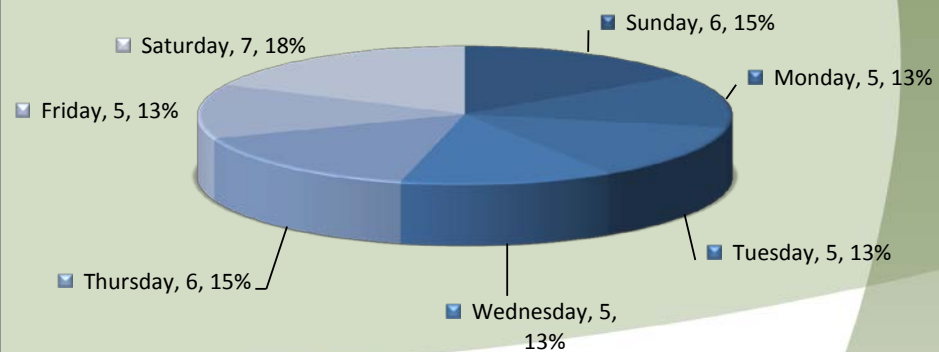

City of Sublimity Top Calls for Service March 2019

Call Type by Primary Deputy Sublimity - March 2019

Calls for Service by Hours Range Sublimity - March 2019

Calls for Service by Day of Week Sublimity - March 2019

**City of Sublimity
Average Call Length
March 2019**

**City of Sublimity
Total Call Length
March 2019**

**City of Sublimity
Average Call Arrival Time (Traffic Removed)
March 2019**

City of Sublimity Calls by Primary Deputy March 2019