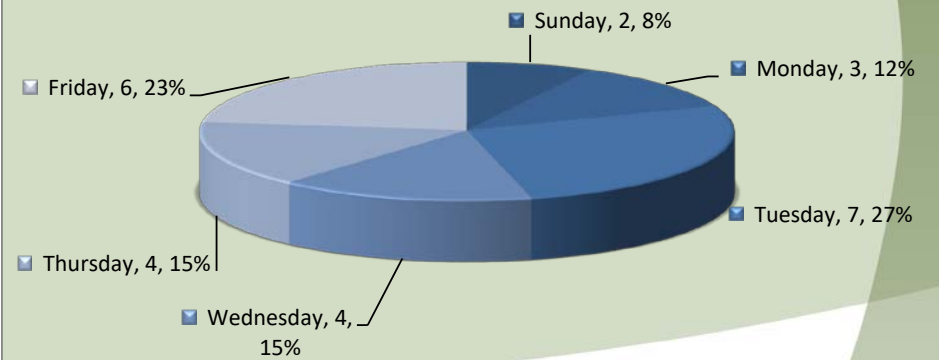

City of Sublimity Top Calls for Service October 2019

Call Type by Primary Deputy Sublimity - October 2019

Calls for Service by Hours Range Sublimity - October 2019

Calls for Service by Day of Week Sublimity - October 2019

**City of Sublimity
Average Call Length
October 2019**

**City of Sublimity
Total Call Length
October 2019**

**City of Sublimity
Average Call Arrival Time (Traffic Removed)
October 2019**

City of Sublimity Calls by Primary Deputy October 2019