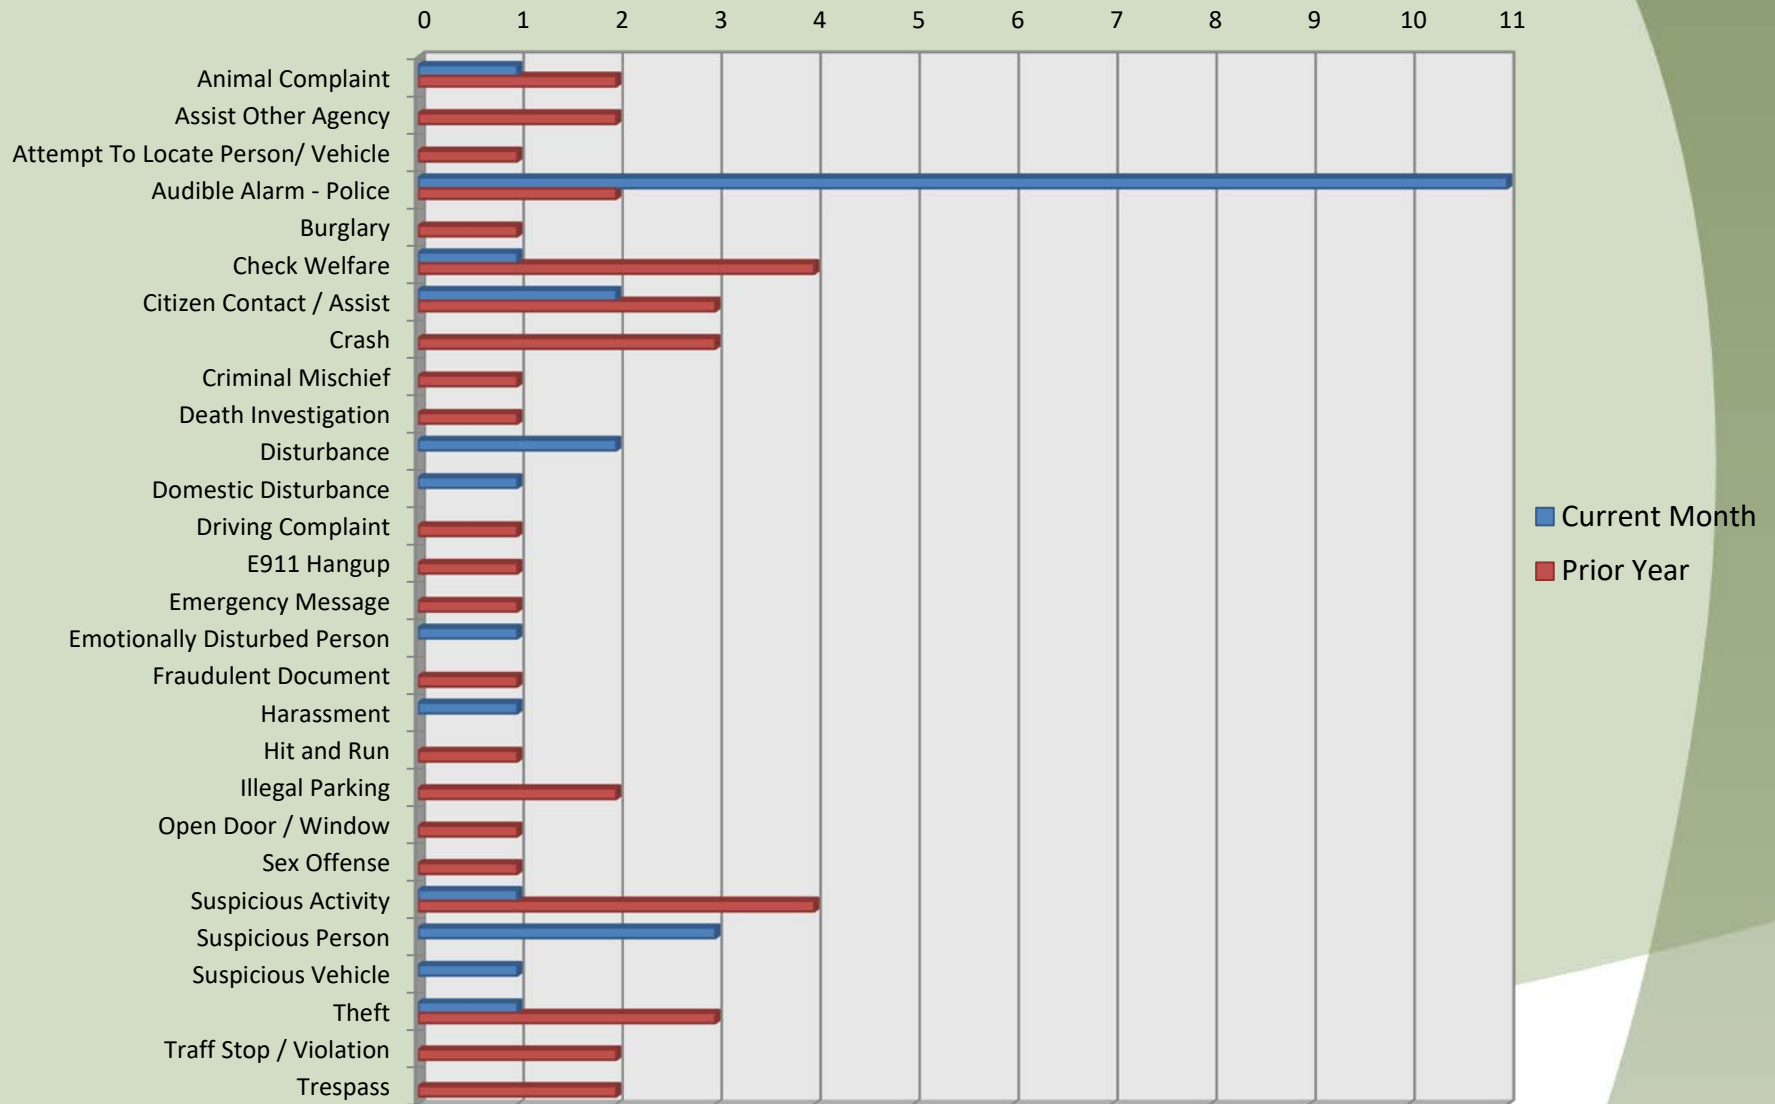

City of Sublimity October 2018 vs October 2019

Number of Calls

EVENTID	Combined Type	DISPATCH DATE	CLEARED DATE	Arrival in Minutes	Call Length in Minutes	PRIMARY_UNIT	LOCATION	Day of Week	Deputy
SMS201910040193	Disturbance	10/4/2019 20:44	10/5/2019 0:28	9.7	214.7	A140	110 NW STARR ST (MapBook:4230), SI	Friday	Other
SMS201910040202	Suspicious Vehicle	10/4/2019 22:36	10/4/2019 22:49	4.6	8.4	A181	376 E MAIN ST (376 E MAIN ST, @SU	Friday	Other
SMS201910080112	Theft	10/8/2019 14:08	10/8/2019 15:50		102.1	A137	118 N CENTER ST (MapBook:4230), @	Tuesday	Other
SMS201910080154	Audible Alarm - Police		10/8/2019 14:13				114 SE CHURCH ST (MapBook:4230), €	Tuesday	Other
SMS201910090216	Animal Complaint	10/9/2019 17:42	10/9/2019 17:56		14.6	A159	395 E MAIN ST (395 E MAIN ST, @ST	Wednesday	Other
SMS201910100103	Citizen Contact / Assist	10/10/2019 13:37	10/10/2019 14:02		24.6	A137	234 N CENTER ST (MapBook:4230), SL	Thursday	Other
SMS201910110208	Audible Alarm - Police		10/11/2019 19:03				333 SW SUBLIMITY BV (MapBook:433)	Friday	Other
SMS201910110215	Audible Alarm - Police		10/11/2019 19:57				333 SW SUBLIMITY BV (MapBook:433)	Friday	Other
SMS201910130138	Emotionally Disturbed Person	10/13/2019 18:38	10/13/2019 19:52	12.0	61.9	A193	524 NW MELROSE ST (MapBook:4230)	Sunday	Other
SMS201910140017	Audible Alarm - Police		10/14/2019 5:43				333 SW SUBLIMITY BV (MapBook:433)	Monday	Other
SMS201910150013	Disturbance	10/15/2019 1:50	10/15/2019 4:24	10.9	142.9	A140	482 S CENTER ST (MapBook:4230), SU	Tuesday	Other
SMS201910180004	Audible Alarm - Police	10/18/2019 1:34	10/18/2019 2:16	10.5	31.6	A139	333 SW SUBLIMITY BV (MapBook:433)	Friday	Other
SMS201910210038	Suspicious Person	10/21/2019 7:56	10/21/2019 9:39	0.0	103.0	A114	500 N CENTER ST (MapBook:4230), SL	Monday	Contract
SMS201910210215	Harassment	10/21/2019 16:28	10/21/2019 17:43	4.0	70.9	A114	482 S CENTER ST (MapBook:4230), SU	Monday	Contract
SMS201910220166	Citizen Contact / Assist	10/22/2019 17:04	10/22/2019 17:16	2.9	8.5	A114	514 NW CRATER PL (MapBook:4230), I	Tuesday	Contract
SMS201910220239	Check Welfare	10/22/2019 21:07	10/22/2019 22:24	5.4	71.8	A166	814 NW FRED ST (MapBook:4230), SU	Tuesday	Other
SMS201910230176	Domestic Disturbance	10/23/2019 14:52	10/23/2019 15:26	11.4	22.2	A114	384 NW MELROSE ST (MapBook:4230)	Wednesday	Contract
SMS201910230304	Audible Alarm - Police		10/23/2019 23:36				333 SW SUBLIMITY BV (MapBook:433)	Wednesday	Other
SMS201910240012	Audible Alarm - Police		10/24/2019 5:31				333 SW SUBLIMITY BV (MapBook:433)	Thursday	Other
SMS201910240232	Suspicious Activity	10/24/2019 19:35	10/24/2019 20:27	24.7	27.0	A180	345 NE STARR ST (MapBook:4230), @	Thursday	Other
SMS201910240262	Suspicious Person	10/24/2019 22:39	10/25/2019 0:56	13.1	124.0	A159	220 NW DOWNY ST (MapBook:4230), T	Thursday	Other
SMS201910250036	Suspicious Person	10/25/2019 7:26	10/25/2019 7:42	3.5	12.6	A025	228 SE CHURCH ST (MapBook:4230), S	Friday	Other
SMS201910270094	Audible Alarm - Police		10/27/2019 16:34				333 SW SUBLIMITY BV (MapBook:433)	Sunday	Other
SMS201910290225	Audible Alarm - Police	10/29/2019 22:38	10/29/2019 22:57		18.9	A166	333 SW SUBLIMITY BV (MapBook:433)	Tuesday	Other
SMS201910290226	Audible Alarm - Police	10/29/2019 23:09	10/30/2019 0:23	10.9	63.7	A180	333 SW SUBLIMITY BV (MapBook:433)	Tuesday	Other
SMS201910300024	Audible Alarm - Police	10/30/2019 6:03	10/30/2019 7:37	3.0	91.1	A141	333 SW SUBLIMITY BV (MapBook:433)	Wednesday	Other