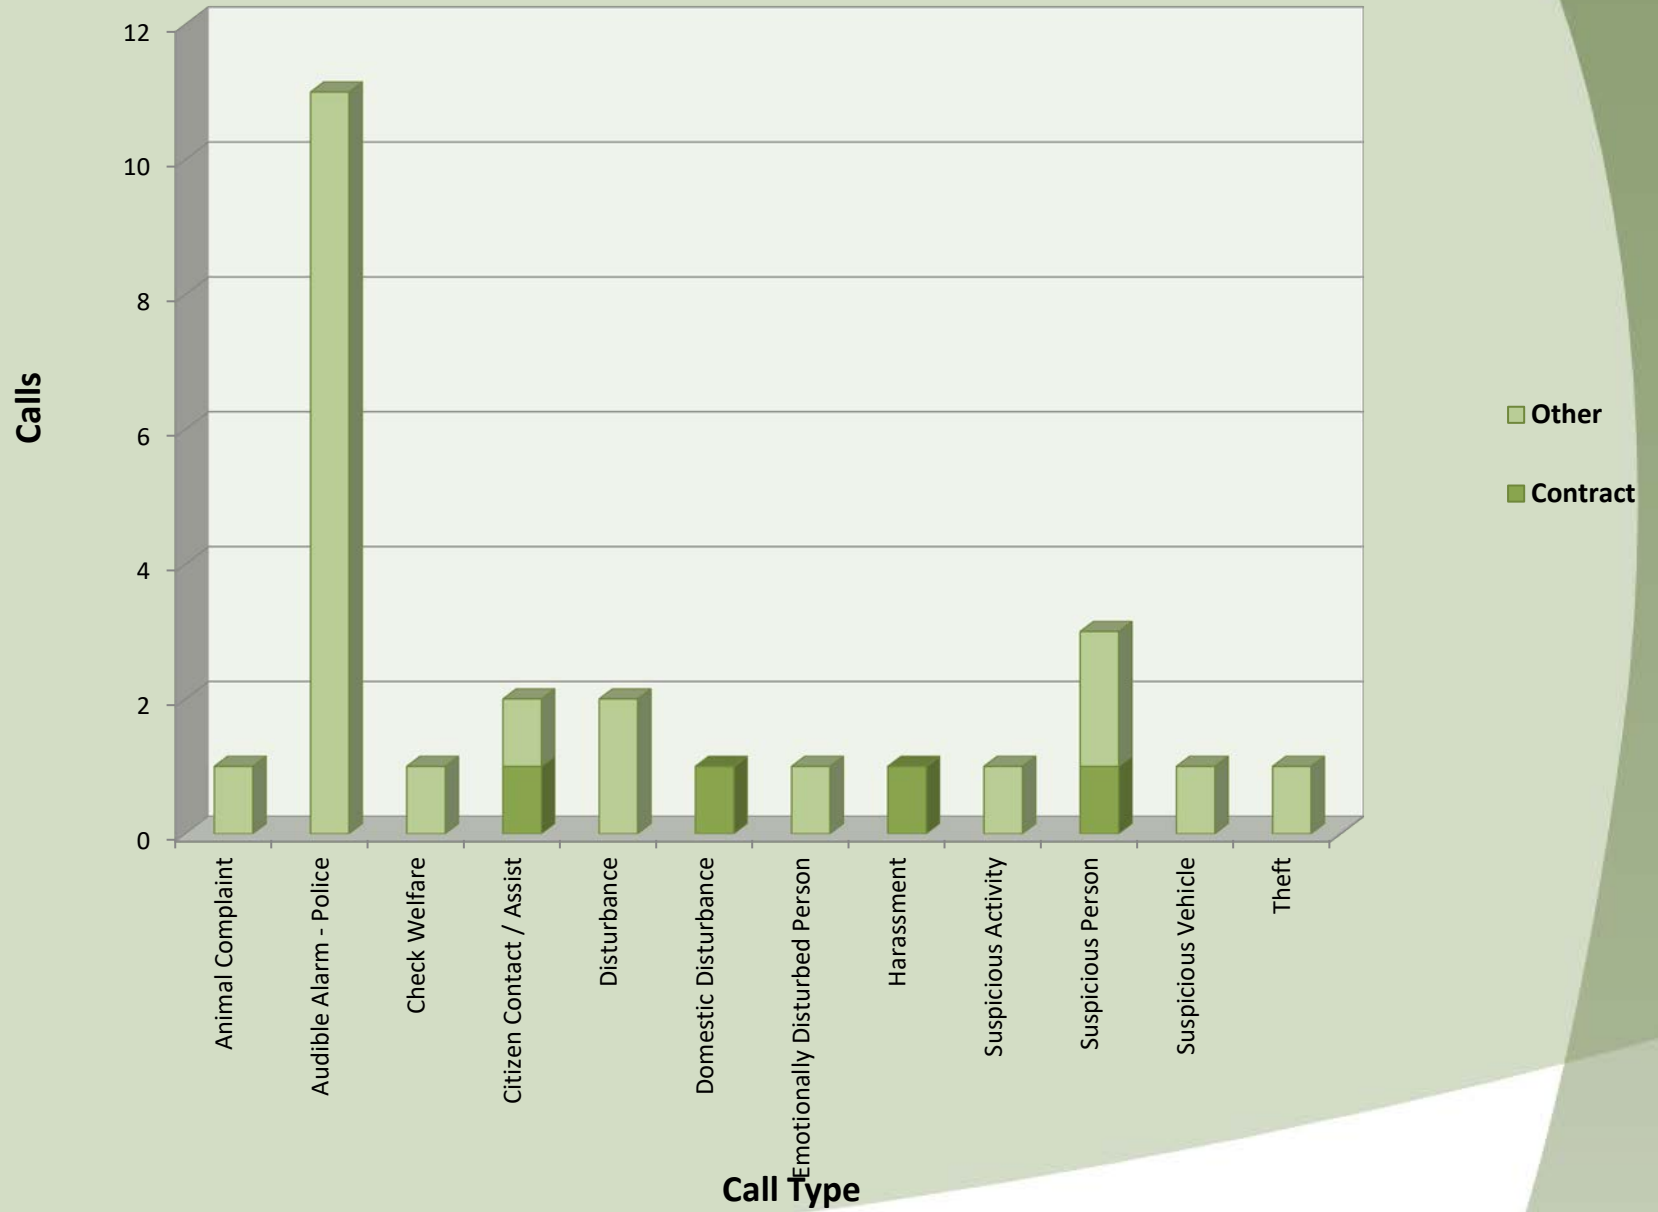

City of Sublimity Top Calls for Service October 2019

Call Type by Primary Deputy Sublimity - October 2019

Calls for Service by Hours Range Sublimity - October 2019

Calls for Service by Day of Week Sublimity - October 2019

**City of Sublimity
Average Call Length
October 2019**

**City of Sublimity
Total Call Length
October 2019**

**City of Sublimity
Average Call Arrival Time (Traffic Removed)
October 2019**

City of Sublimity Calls by Primary Deputy October 2019