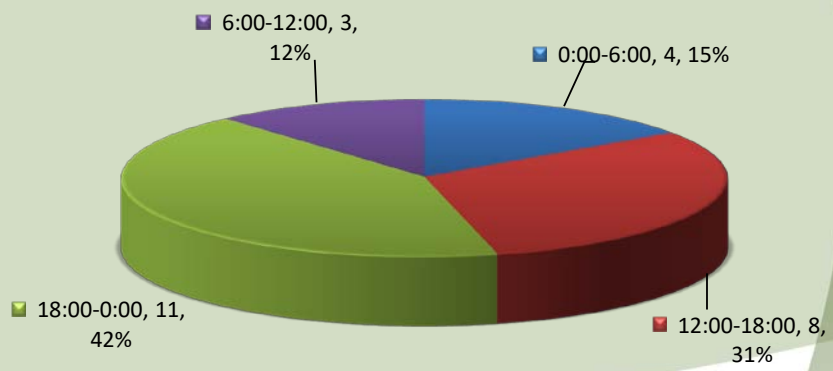

City of Sublimity Top Calls for Service October 2019

Call Type by Primary Deputy Sublimity - October 2019

Calls for Service by Hours Range Sublimity - October 2019

Calls for Service by Day of Week Sublimity - October 2019

**City of Sublimity
Average Call Length
October 2019**

**City of Sublimity
Total Call Length
October 2019**

**City of Sublimity
Average Call Arrival Time (Traffic Removed)
October 2019**

City of Sublimity Calls by Primary Deputy October 2019