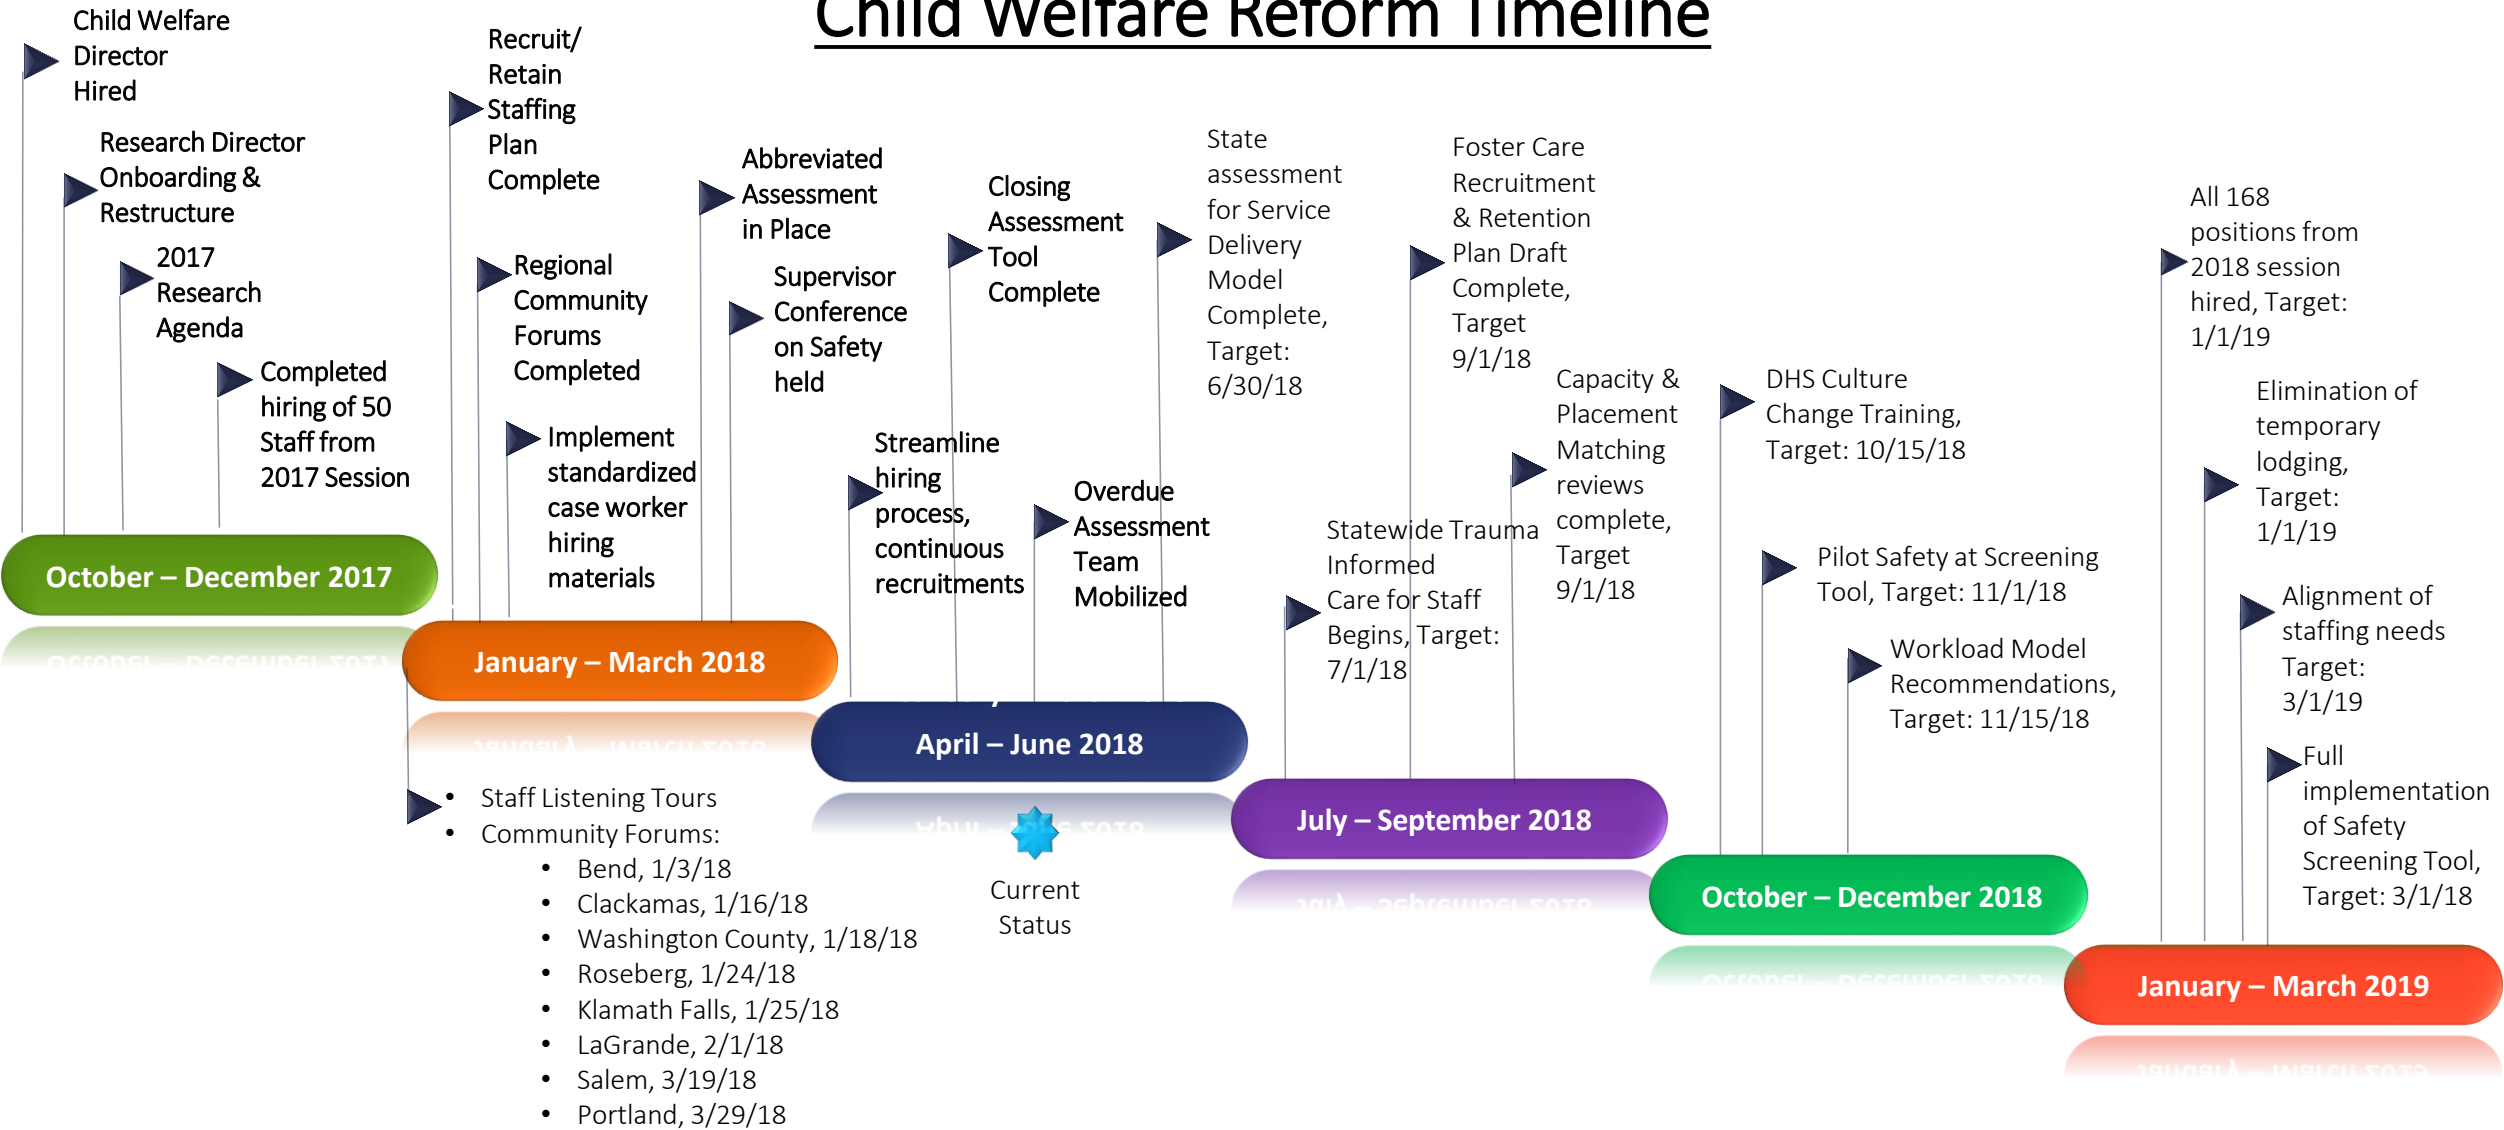

Child Welfare Reform Timeline

BOLD = Completed