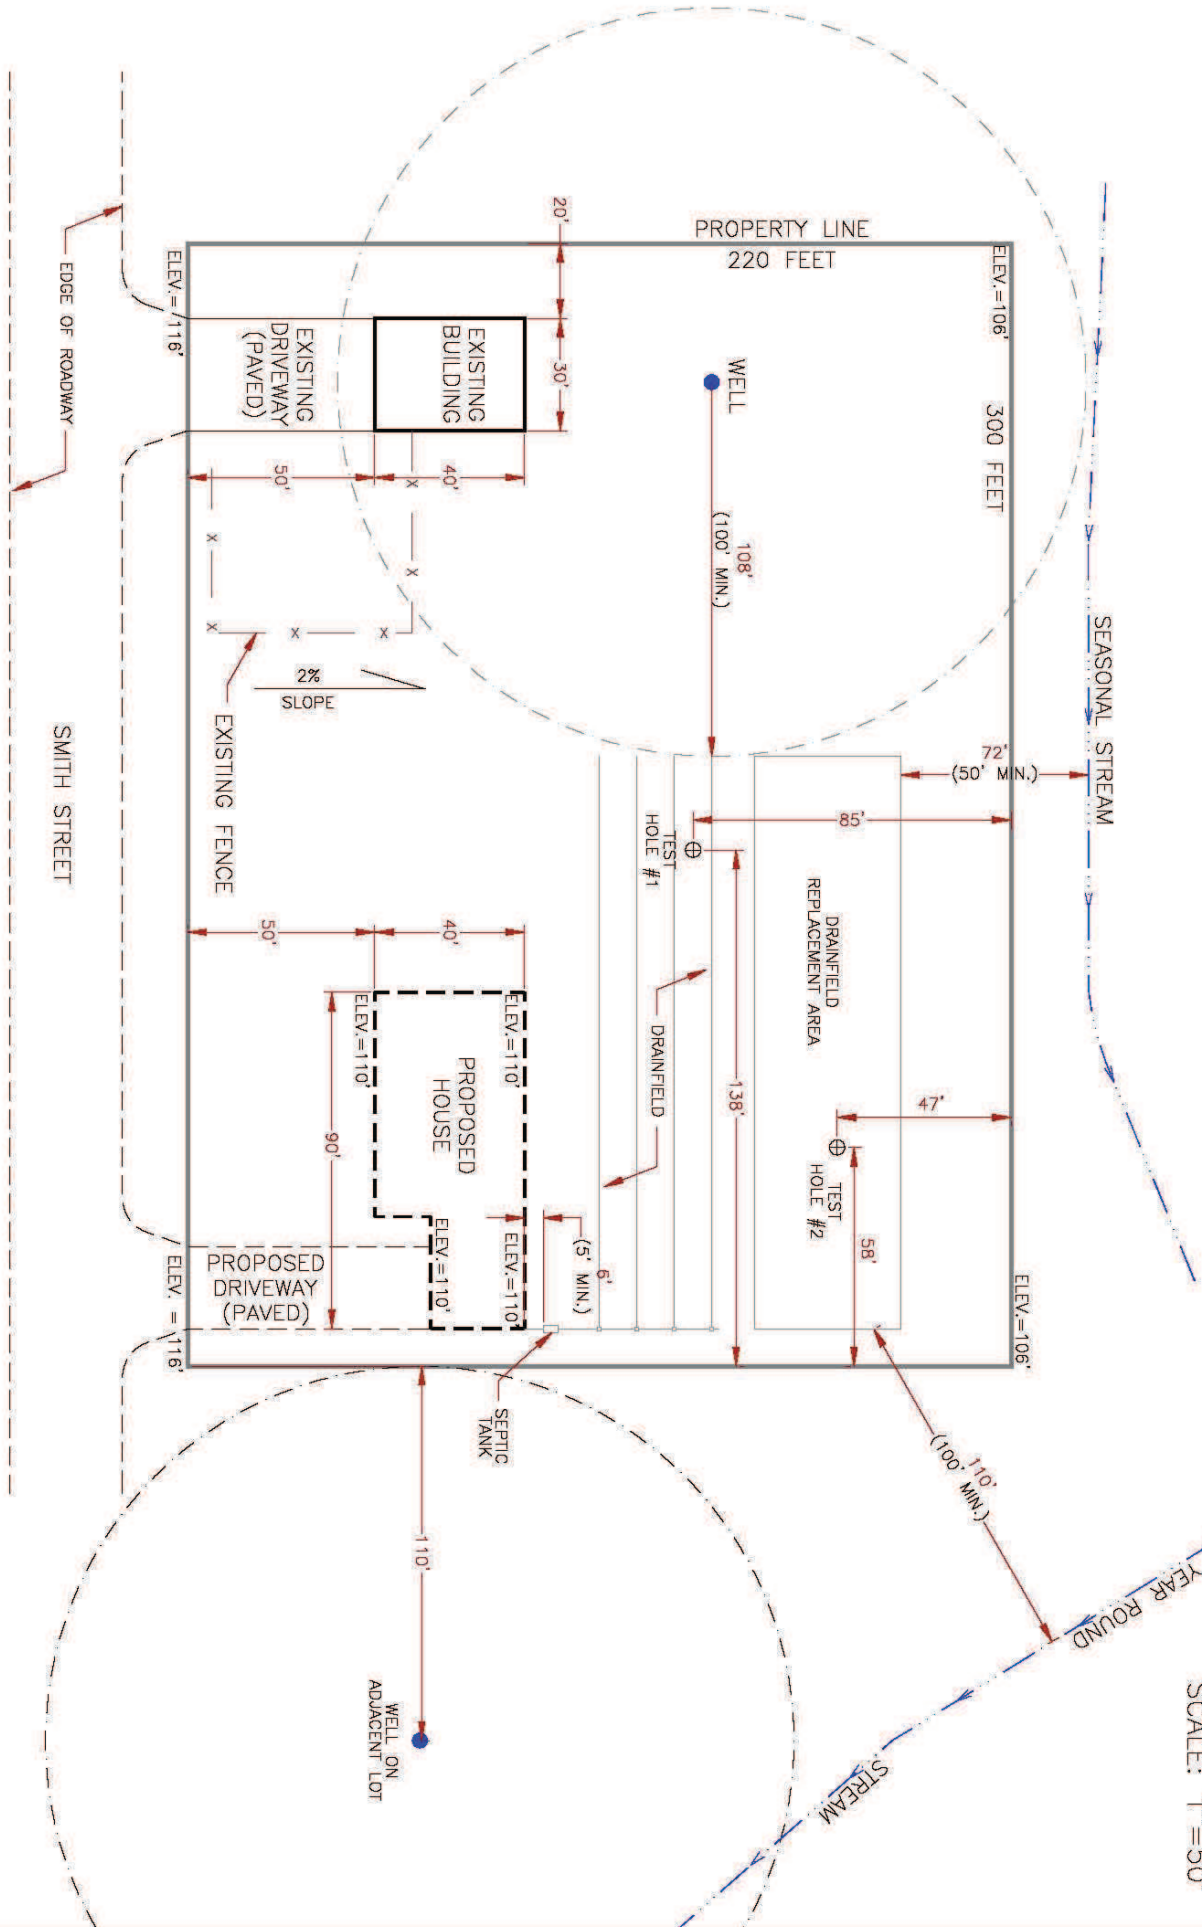

SAMPLE RESIDENTIAL SITE PLAN

SCALE: 1"=50'