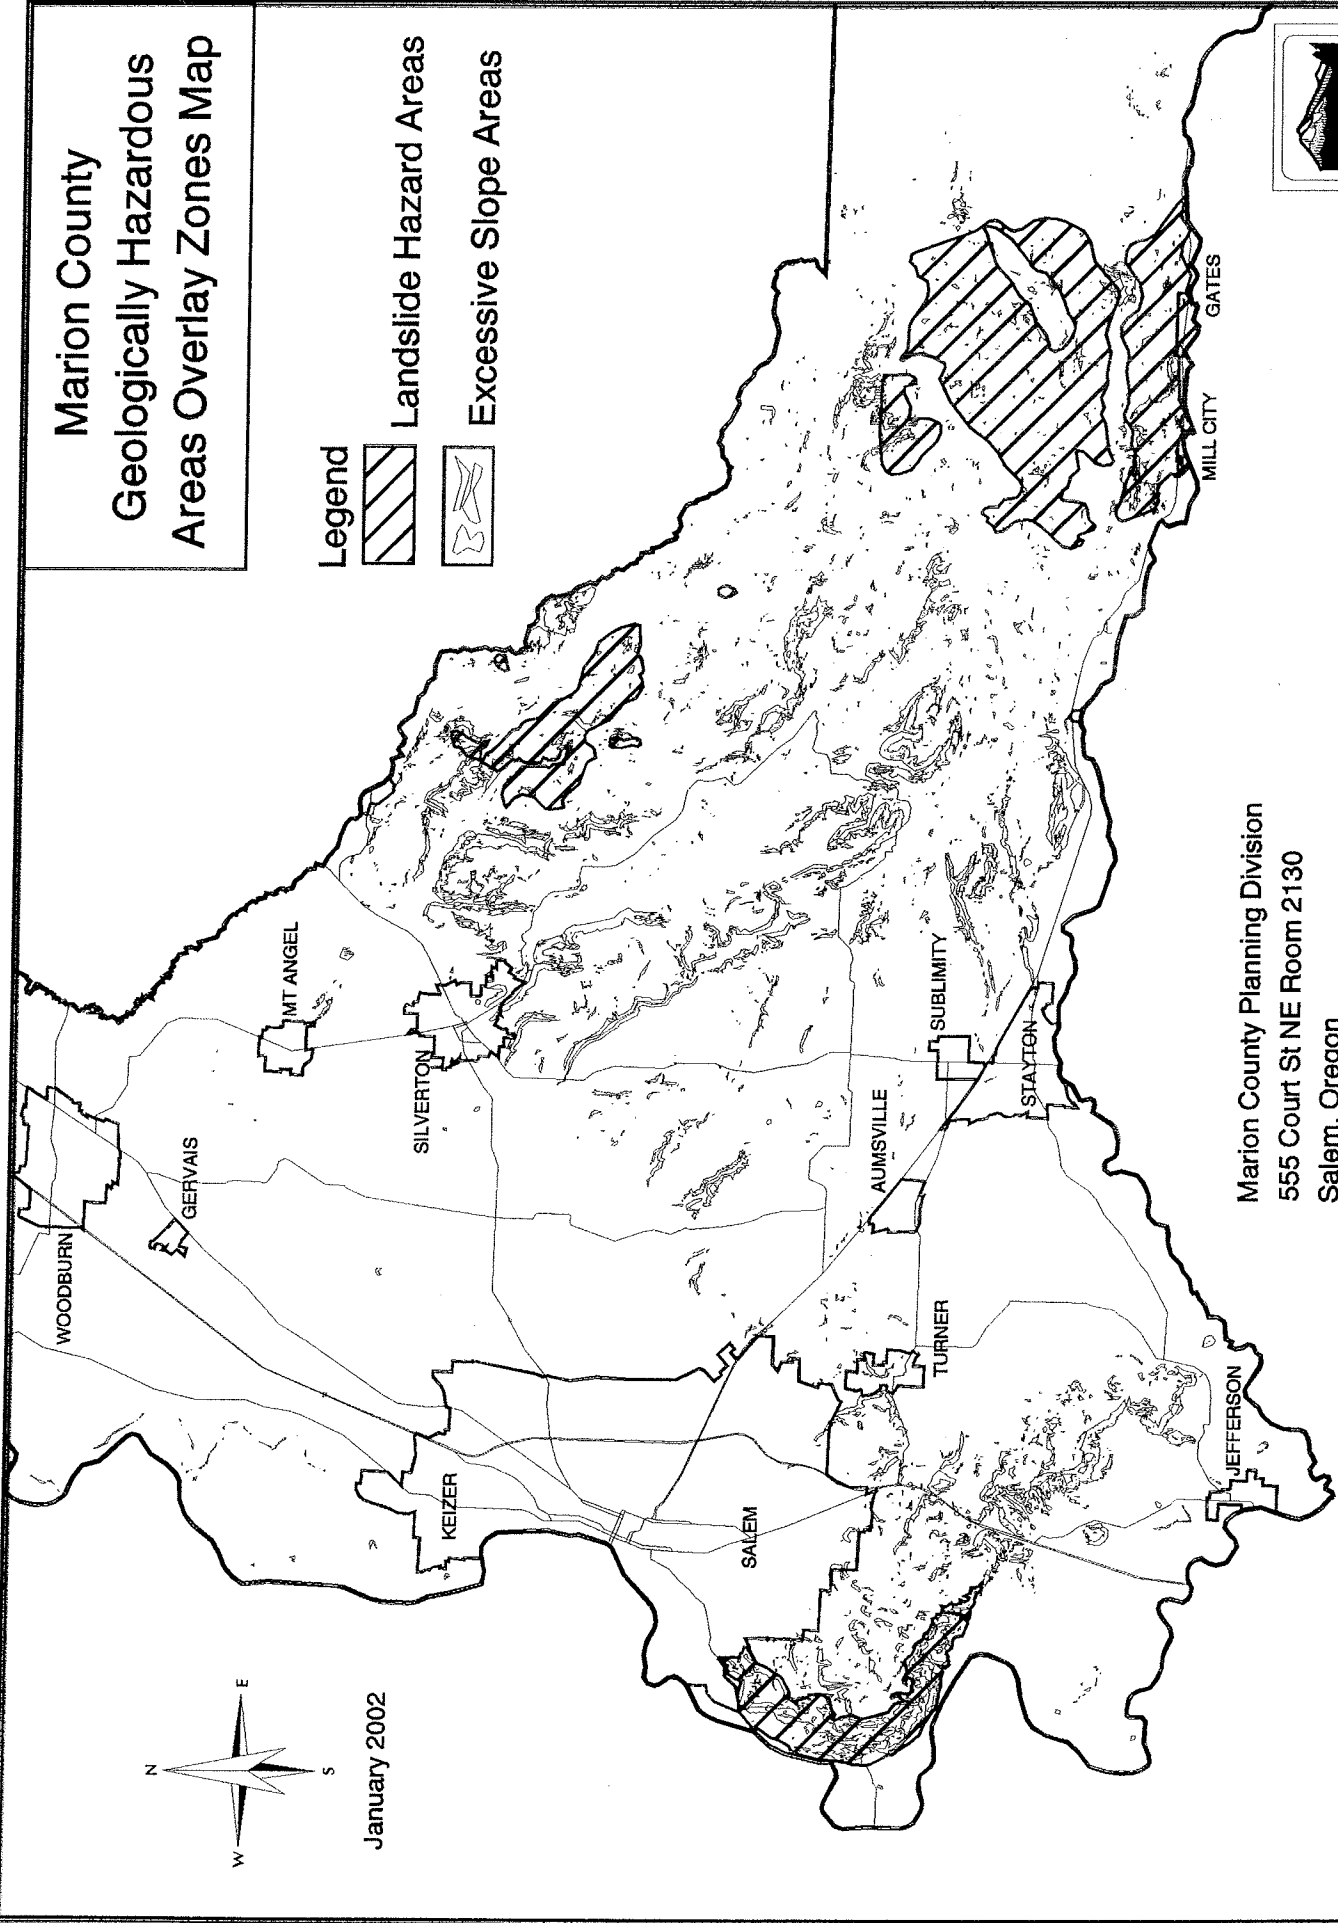

Marion County Geologically Hazardous Areas Overlay Zones Map

Legend

-  Landslide Hazard Areas
-  Excessive Slope Areas

Note: This map is for illustrative purposes only

January 2002

Marion County Planning Division
555 Court St NE Room 2130
Salem, Oregon
Phone: 503-588-5038
<http://www.open.org/mcplann>