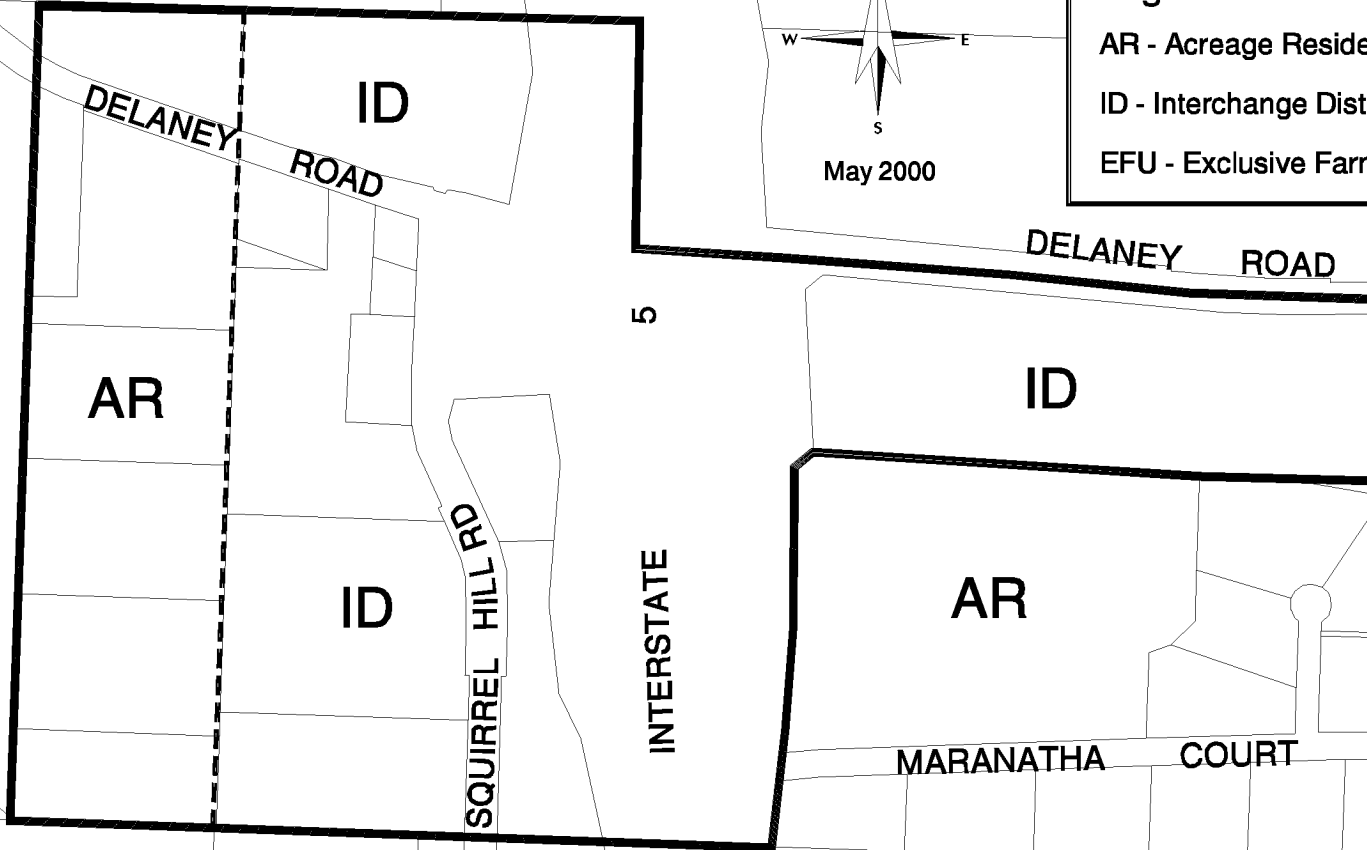

Turner Interchange Community Plan

SA

Legend

AR - Acreage Residential

ID - Interchange District

EFU - Exclusive Farm Use

May 2000

SA