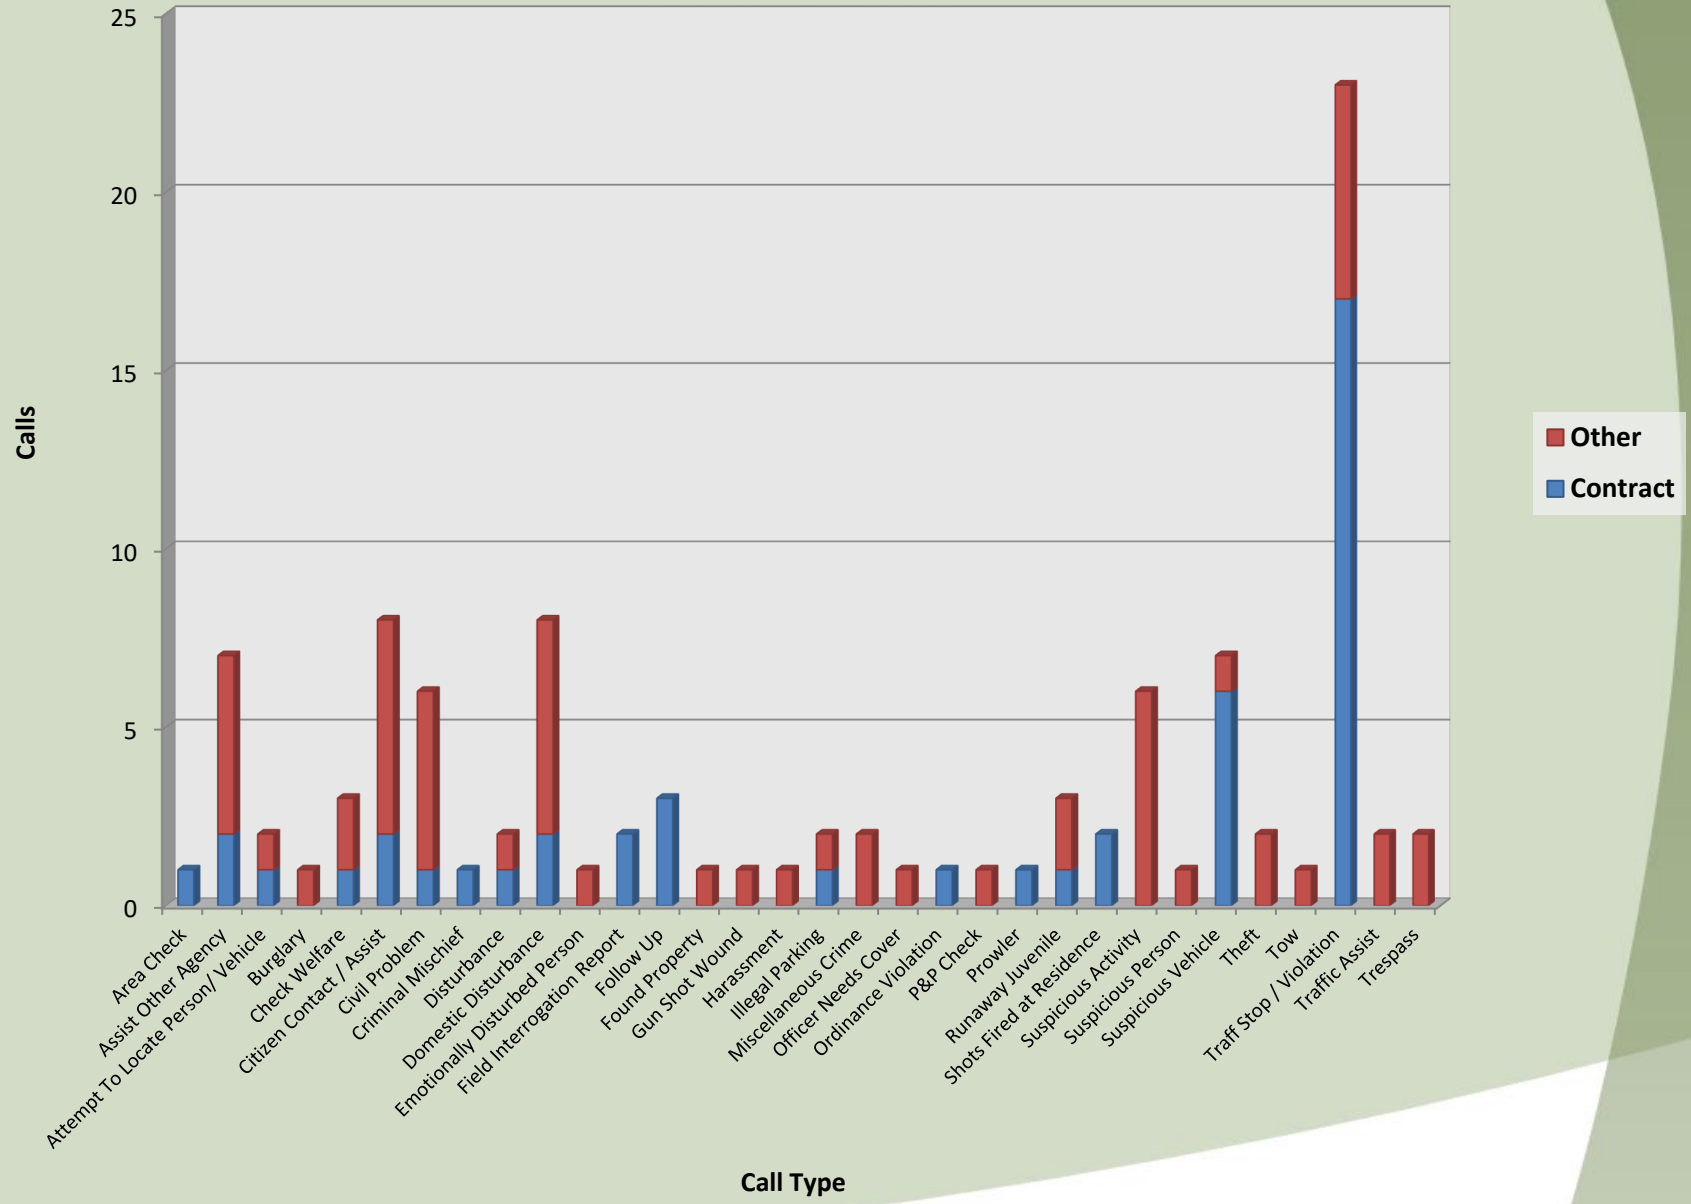

# City of Jefferson Top Calls for Service December 2019

# City of Jefferson Call Type by Primary Deputy December 2019

### Calls for Service by Hours Range Jefferson - December 2019

# City of Jefferson December 2018 vs December 2019

Total Calls

SMS201912310004	Check Welfare	12/31/2019 0:45	12/31/2019 2:33		108.0	A140	145 S MAIN ST (MapBook:5019), JEFFER	Tuesday	Other
SMS201912310141	Traff Stop / Violation	12/31/2019 13:38	12/31/2019 13:51	0.0	13.3	A143	800 N 2ND ST (MapBook:4919), @THE B	Tuesday	Contract
SMS201912310156	Citizen Contact / Assist	12/31/2019 14:11	12/31/2019 14:44		33.1	A143	549 HAZEL ST (MapBook:5020), @HAZEL	Tuesday	Contract
SMS201912310185	Traff Stop / Violation	12/31/2019 16:06	12/31/2019 16:22	0.0	16.0	A161	NORTH AV, JEFFERSON/N 2ND ST, JEFFE	Tuesday	Contract
SMS201912310211	Area Check	12/31/2019 20:37	12/31/2019 20:57	0.0	19.8	A143	142 S MAIN ST (MapBook:5019), JEFFER	Tuesday	Contract
SMS201912310214	Traff Stop / Violation	12/31/2019 20:54	12/31/2019 21:04	0.0	9.8	A161	189 N MAIN ST ( 189 N MAIN ST, @JEFF	Tuesday	Contract
SMS201912310218	Traff Stop / Violation	12/31/2019 21:05	12/31/2019 21:19	0.0	13.5	A161	S MAIN ST, JEFFERSON/GREENWOOD Df	Tuesday	Contract
SMS201912310229	Traff Stop / Violation	12/31/2019 21:46	12/31/2019 22:01	0.0	14.9	A143	103 N 2ND ST (MapBook:5020), JEFFERS	Tuesday	Contract