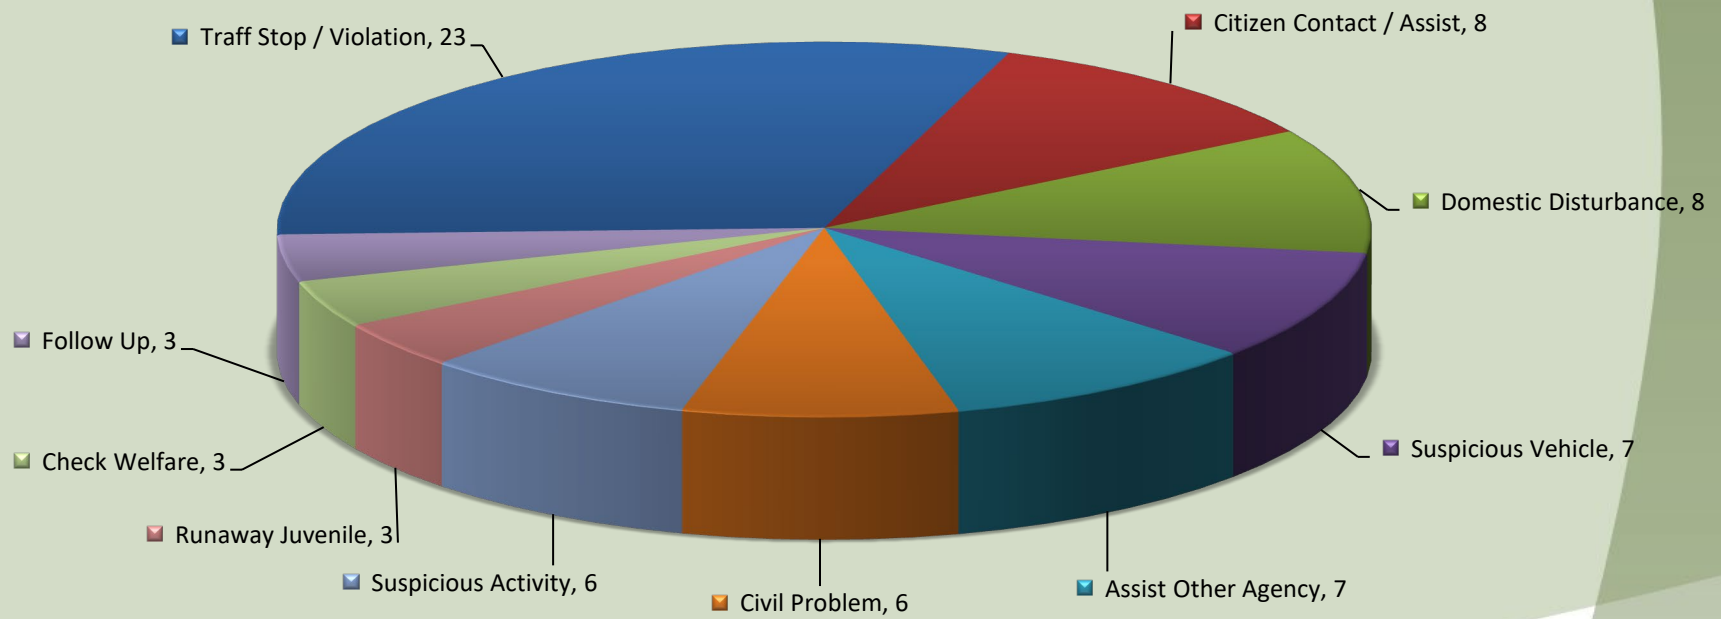

# City of Jefferson Top Calls for Service December 2019

# City of Jefferson Call Type by Primary Deputy December 2019

### Calls for Service by Hours Range Jefferson - December 2019

# City of Jefferson December 2018 vs December 2019

Total Calls

SMS201912310004	Check Welfare	12/31/2019 0:45	12/31/2019 2:33		108.0	A140	145 S MAIN ST (MapBook:5019), JEFFER	Tuesday	Other
SMS201912310141	Traff Stop / Violation	12/31/2019 13:38	12/31/2019 13:51	0.0	13.3	A143	800 N 2ND ST (MapBook:4919), @THE B	Tuesday	Contract
SMS201912310156	Citizen Contact / Assist	12/31/2019 14:11	12/31/2019 14:44		33.1	A143	549 HAZEL ST (MapBook:5020), @HAZEL	Tuesday	Contract
SMS201912310185	Traff Stop / Violation	12/31/2019 16:06	12/31/2019 16:22	0.0	16.0	A161	NORTH AV, JEFFERSON/N 2ND ST, JEFFE	Tuesday	Contract
SMS201912310211	Area Check	12/31/2019 20:37	12/31/2019 20:57	0.0	19.8	A143	142 S MAIN ST (MapBook:5019), JEFFER	Tuesday	Contract
SMS201912310214	Traff Stop / Violation	12/31/2019 20:54	12/31/2019 21:04	0.0	9.8	A161	189 N MAIN ST ( 189 N MAIN ST, @JEFF	Tuesday	Contract
SMS201912310218	Traff Stop / Violation	12/31/2019 21:05	12/31/2019 21:19	0.0	13.5	A161	S MAIN ST, JEFFERSON/GREENWOOD Df	Tuesday	Contract
SMS201912310229	Traff Stop / Violation	12/31/2019 21:46	12/31/2019 22:01	0.0	14.9	A143	103 N 2ND ST (MapBook:5020), JEFFERS	Tuesday	Contract