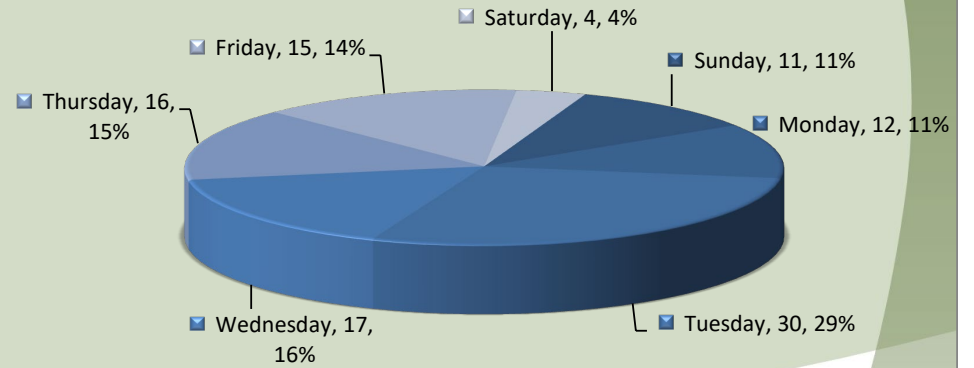

**City of Jefferson
Total Call Length
December 2019**