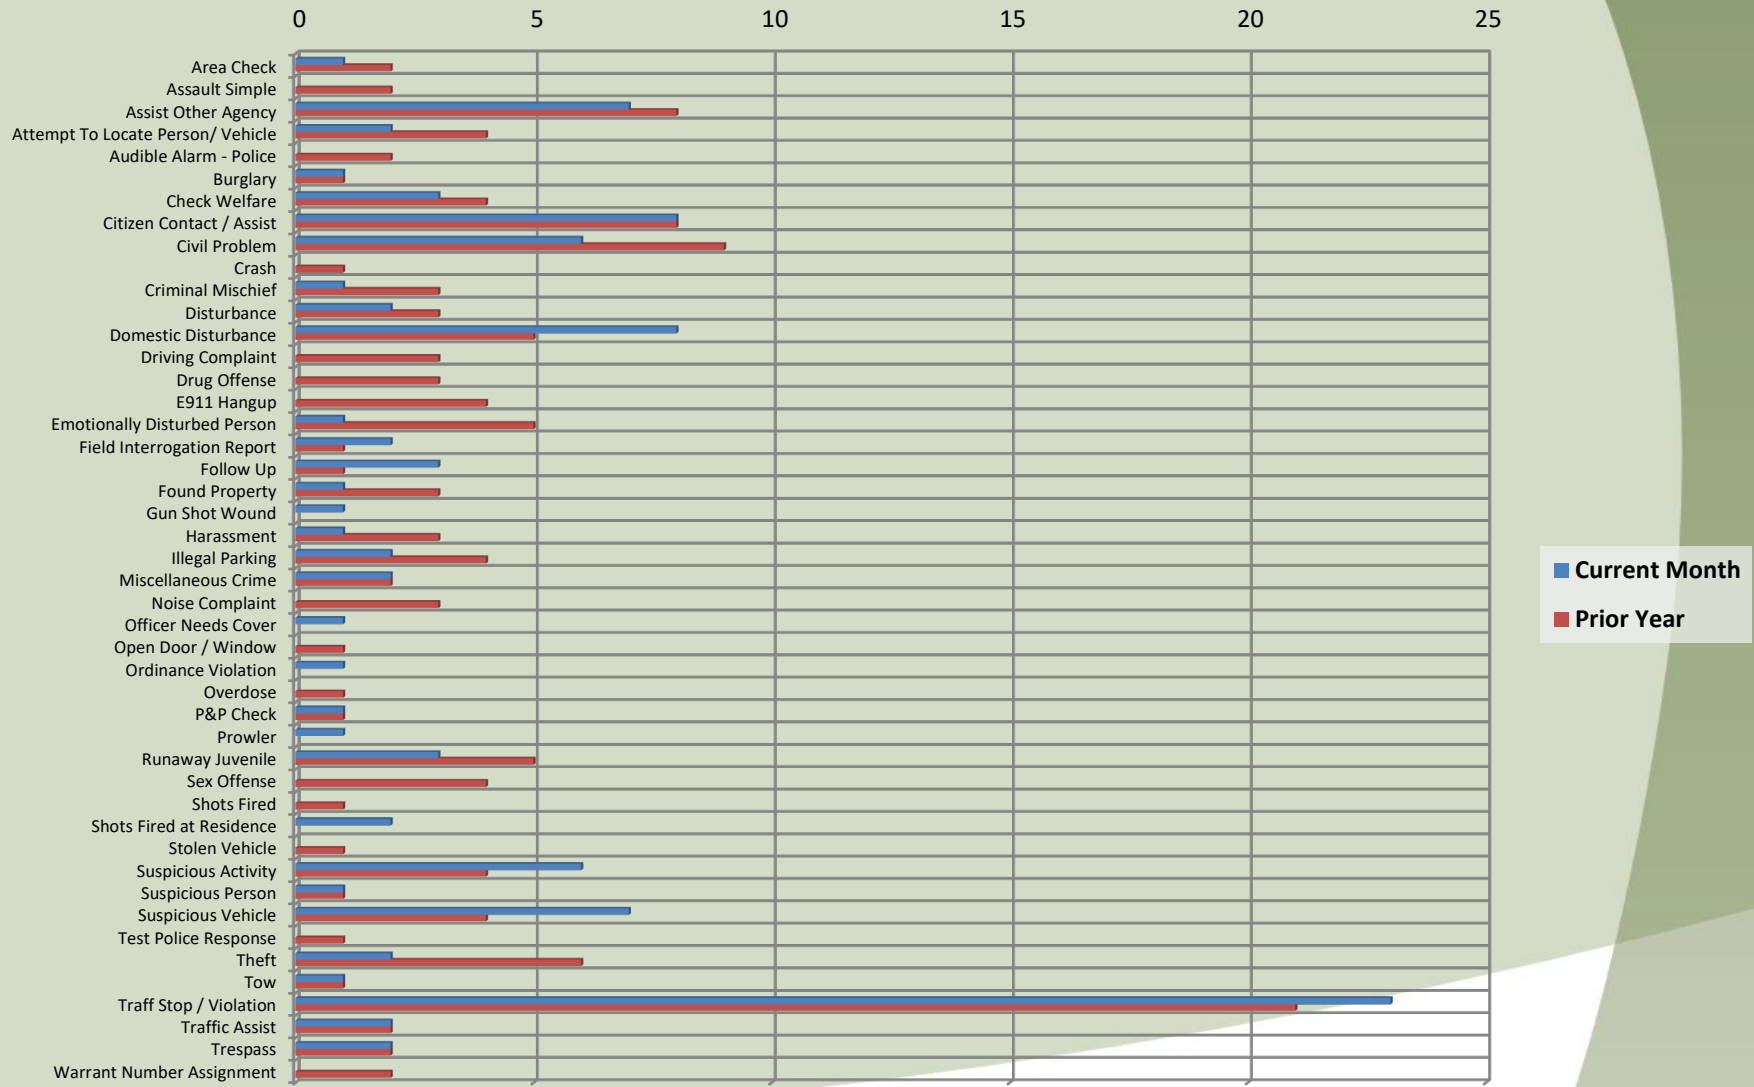

### Calls for Service by Hours Range Jefferson - December 2019

### Calls for Service by Day of Week Jefferson - December 2019

**City of Jefferson  
Average Call Length  
December 2019**

**City of Jefferson  
Total Call Length  
December 2019**

**City of Jefferson  
Average Call Arrival Time (Traffic Removed)  
December 2019**

**City of Jefferson  
Calls by Primary Deputy  
December 2019**

# City of Jefferson December 2018 vs December 2019

Total Calls

SMS201912310004	Check Welfare	12/31/2019 0:45	12/31/2019 2:33		108.0	A140	145 S MAIN ST (MapBook:5019), JEFFER	Tuesday	Other
SMS201912310141	Traff Stop / Violation	12/31/2019 13:38	12/31/2019 13:51	0.0	13.3	A143	800 N 2ND ST (MapBook:4919), @THE B	Tuesday	Contract
SMS201912310156	Citizen Contact / Assist	12/31/2019 14:11	12/31/2019 14:44		33.1	A143	549 HAZEL ST (MapBook:5020), @HAZEL	Tuesday	Contract
SMS201912310185	Traff Stop / Violation	12/31/2019 16:06	12/31/2019 16:22	0.0	16.0	A161	NORTH AV, JEFFERSON/N 2ND ST, JEFFE	Tuesday	Contract
SMS201912310211	Area Check	12/31/2019 20:37	12/31/2019 20:57	0.0	19.8	A143	142 S MAIN ST (MapBook:5019), JEFFER	Tuesday	Contract
SMS201912310214	Traff Stop / Violation	12/31/2019 20:54	12/31/2019 21:04	0.0	9.8	A161	189 N MAIN ST ( 189 N MAIN ST, @JEFF	Tuesday	Contract
SMS201912310218	Traff Stop / Violation	12/31/2019 21:05	12/31/2019 21:19	0.0	13.5	A161	S MAIN ST, JEFFERSON/GREENWOOD Df	Tuesday	Contract
SMS201912310229	Traff Stop / Violation	12/31/2019 21:46	12/31/2019 22:01	0.0	14.9	A143	103 N 2ND ST (MapBook:5020), JEFFERS	Tuesday	Contract