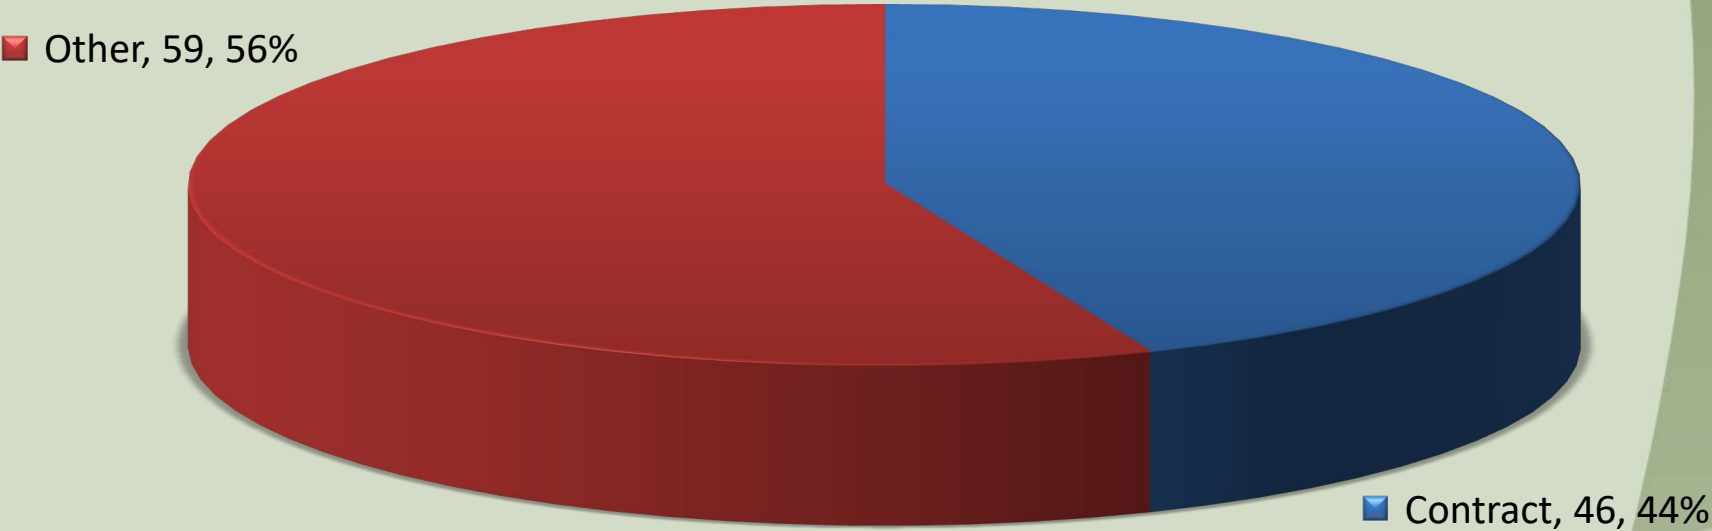

### Calls for Service by Hours Range Jefferson - December 2019

### Calls for Service by Day of Week Jefferson - December 2019

**City of Jefferson  
Average Call Length  
December 2019**

**City of Jefferson  
Total Call Length  
December 2019**

**City of Jefferson  
Average Call Arrival Time (Traffic Removed)  
December 2019**

**City of Jefferson  
Calls by Primary Deputy  
December 2019**

# City of Jefferson December 2018 vs December 2019

Total Calls

SMS201912310004	Check Welfare	12/31/2019 0:45	12/31/2019 2:33		108.0	A140	145 S MAIN ST (MapBook:5019), JEFFER	Tuesday	Other
SMS201912310141	Traff Stop / Violation	12/31/2019 13:38	12/31/2019 13:51	0.0	13.3	A143	800 N 2ND ST (MapBook:4919), @THE B	Tuesday	Contract
SMS201912310156	Citizen Contact / Assist	12/31/2019 14:11	12/31/2019 14:44		33.1	A143	549 HAZEL ST (MapBook:5020), @HAZEL	Tuesday	Contract
SMS201912310185	Traff Stop / Violation	12/31/2019 16:06	12/31/2019 16:22	0.0	16.0	A161	NORTH AV, JEFFERSON/N 2ND ST, JEFFE	Tuesday	Contract
SMS201912310211	Area Check	12/31/2019 20:37	12/31/2019 20:57	0.0	19.8	A143	142 S MAIN ST (MapBook:5019), JEFFER	Tuesday	Contract
SMS201912310214	Traff Stop / Violation	12/31/2019 20:54	12/31/2019 21:04	0.0	9.8	A161	189 N MAIN ST ( 189 N MAIN ST, @JEFF	Tuesday	Contract
SMS201912310218	Traff Stop / Violation	12/31/2019 21:05	12/31/2019 21:19	0.0	13.5	A161	S MAIN ST, JEFFERSON/GREENWOOD Df	Tuesday	Contract
SMS201912310229	Traff Stop / Violation	12/31/2019 21:46	12/31/2019 22:01	0.0	14.9	A143	103 N 2ND ST (MapBook:5020), JEFFERS	Tuesday	Contract