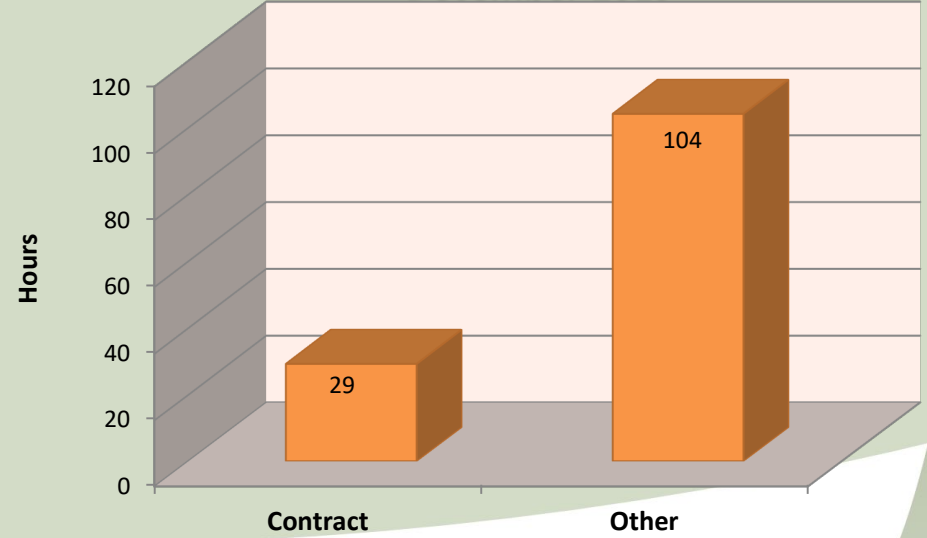

### Calls for Service by Hours Range Jefferson - December 2019

### Calls for Service by Day of Week Jefferson - December 2019

**City of Jefferson  
Average Call Length  
December 2019**

**City of Jefferson  
Total Call Length  
December 2019**

**City of Jefferson  
Average Call Arrival Time (Traffic Removed)  
December 2019**