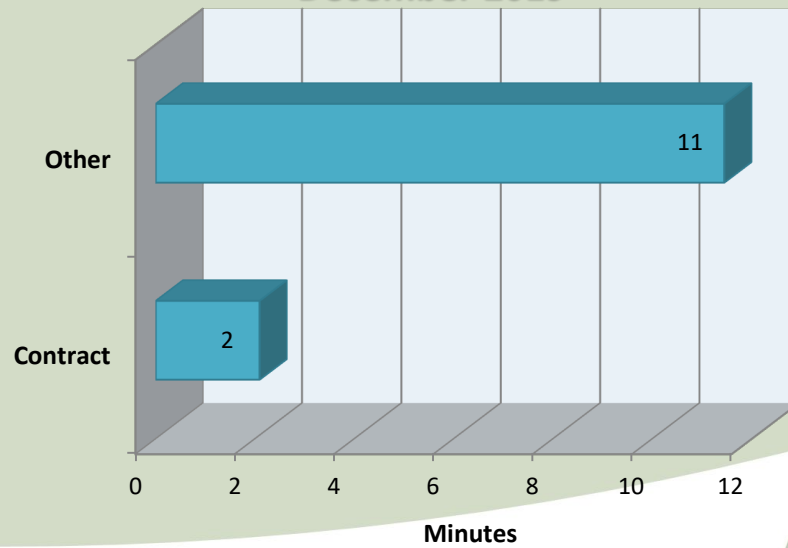

### Calls for Service by Hours Range Jefferson - December 2019

### Calls for Service by Day of Week Jefferson - December 2019

**City of Jefferson  
Average Call Length  
December 2019**

**City of Jefferson  
Total Call Length  
December 2019**

**City of Jefferson  
Average Call Arrival Time (Traffic Removed)  
December 2019**

**City of Jefferson  
Calls by Primary Deputy  
December 2019**

# City of Jefferson December 2018 vs December 2019

Total Calls

SMS201912310004	Check Welfare	12/31/2019 0:45	12/31/2019 2:33		108.0	A140	145 S MAIN ST (MapBook:5019), JEFFER	Tuesday	Other
SMS201912310141	Traff Stop / Violation	12/31/2019 13:38	12/31/2019 13:51	0.0	13.3	A143	800 N 2ND ST (MapBook:4919), @THE B	Tuesday	Contract
SMS201912310156	Citizen Contact / Assist	12/31/2019 14:11	12/31/2019 14:44		33.1	A143	549 HAZEL ST (MapBook:5020), @HAZEL	Tuesday	Contract
SMS201912310185	Traff Stop / Violation	12/31/2019 16:06	12/31/2019 16:22	0.0	16.0	A161	NORTH AV, JEFFERSON/N 2ND ST, JEFFE	Tuesday	Contract
SMS201912310211	Area Check	12/31/2019 20:37	12/31/2019 20:57	0.0	19.8	A143	142 S MAIN ST (MapBook:5019), JEFFER	Tuesday	Contract
SMS201912310214	Traff Stop / Violation	12/31/2019 20:54	12/31/2019 21:04	0.0	9.8	A161	189 N MAIN ST ( 189 N MAIN ST, @JEFF	Tuesday	Contract
SMS201912310218	Traff Stop / Violation	12/31/2019 21:05	12/31/2019 21:19	0.0	13.5	A161	S MAIN ST, JEFFERSON/GREENWOOD Df	Tuesday	Contract
SMS201912310229	Traff Stop / Violation	12/31/2019 21:46	12/31/2019 22:01	0.0	14.9	A143	103 N 2ND ST (MapBook:5020), JEFFERS	Tuesday	Contract