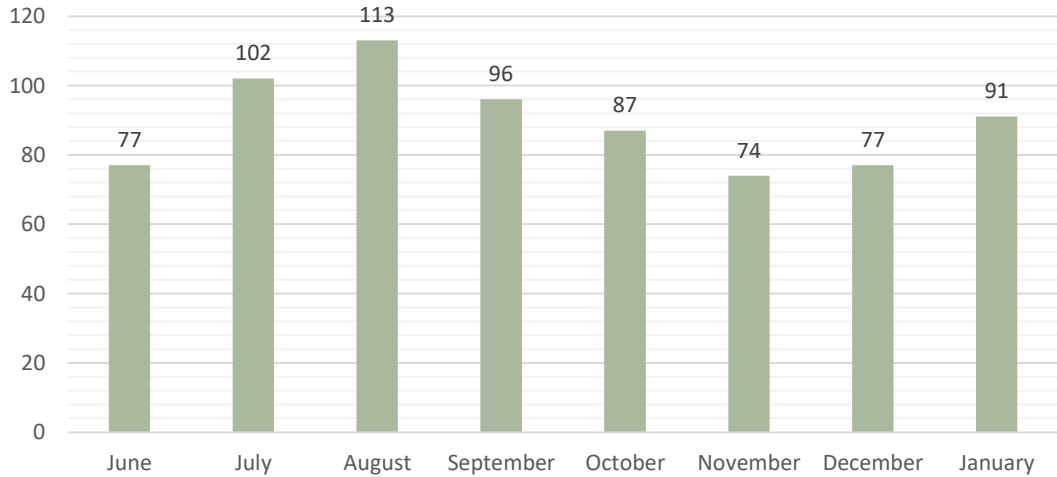

91 total calls for service

Calls for Service by Call Source - January 2024

Calls for Service by Month - January 2024

*June 2023 is the first full month for which data is available after the implementation of the new computer aided dispatch (CAD) system.

Calls for Service by Time of Day and Day of Week - January 2024

Time of Day	Sunday	Monday	Tuesday	Wednesday	Thursday	Friday	Saturday	Grand Total
12:00 AM	0	0	0	1	3	1	0	5
1:00 AM	0	1	0	0	1	1	1	4
2:00 AM	0	0	0	0	0	0	0	0
3:00 AM	0	0	0	0	0	0	0	0
4:00 AM	0	0	1	0	0	0	0	1
5:00 AM	0	0	0	0	0	0	0	0
6:00 AM	0	1	0	0	0	1	0	2
7:00 AM	0	0	1	1	0	0	0	2
8:00 AM	0	1	0	0	1	0	1	3
9:00 AM	1	1	0	0	0	0	1	3
10:00 AM	0	1	3	1	0	0	0	5
11:00 AM	0	1	3	2	1	0	0	7
12:00 PM	0	4	1	2	0	0	0	7
1:00 PM	0	1	4	3	0	0	0	8
2:00 PM	0	2	0	0	0	0	0	2
3:00 PM	1	2	0	3	0	0	0	6
4:00 PM	2	1	2	2	1	0	1	9
5:00 PM	0	1	0	2	2	0	0	5
6:00 PM	0	1	0	3	0	0	0	4
7:00 PM	0	0	2	0	1	2	0	5
8:00 PM	0	1	0	2	2	0	0	5
9:00 PM	0	0	0	0	0	2	0	2
10:00 PM	0	0	0	0	0	0	1	1
11:00 PM	0	0	0	2	0	2	1	5
Grand Total	4	19	17	24	12	9	6	91