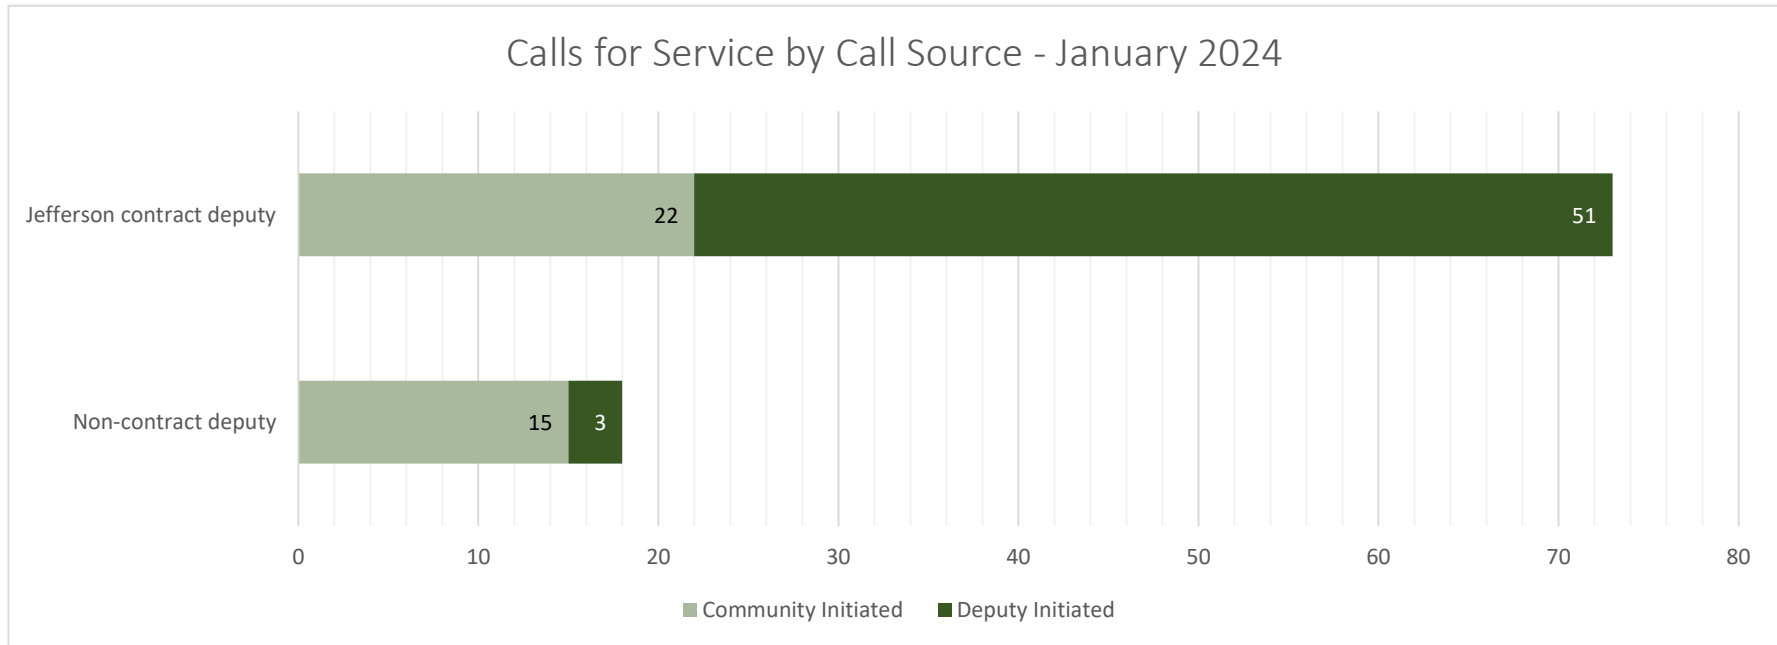

Calls for Service by Time of Day and Day of Week - January 2024

Time of Day	Sunday	Monday	Tuesday	Wednesday	Thursday	Friday	Saturday	Grand Total
12:00 AM	0	0	0	1	3	1	0	5
1:00 AM	0	1	0	0	1	1	1	4
2:00 AM	0	0	0	0	0	0	0	0
3:00 AM	0	0	0	0	0	0	0	0
4:00 AM	0	0	1	0	0	0	0	1
5:00 AM	0	0	0	0	0	0	0	0
6:00 AM	0	1	0	0	0	1	0	2
7:00 AM	0	0	1	1	0	0	0	2
8:00 AM	0	1	0	0	1	0	1	3
9:00 AM	1	1	0	0	0	0	1	3
10:00 AM	0	1	3	1	0	0	0	5
11:00 AM	0	1	3	2	1	0	0	7
12:00 PM	0	4	1	2	0	0	0	7
1:00 PM	0	1	4	3	0	0	0	8
2:00 PM	0	2	0	0	0	0	0	2
3:00 PM	1	2	0	3	0	0	0	6
4:00 PM	2	1	2	2	1	0	1	9
5:00 PM	0	1	0	2	2	0	0	5
6:00 PM	0	1	0	3	0	0	0	4
7:00 PM	0	0	2	0	1	2	0	5
8:00 PM	0	1	0	2	2	0	0	5
9:00 PM	0	0	0	0	0	2	0	2
10:00 PM	0	0	0	0	0	0	1	1
11:00 PM	0	0	0	2	0	2	1	5
Grand Total	4	19	17	24	12	9	6	91