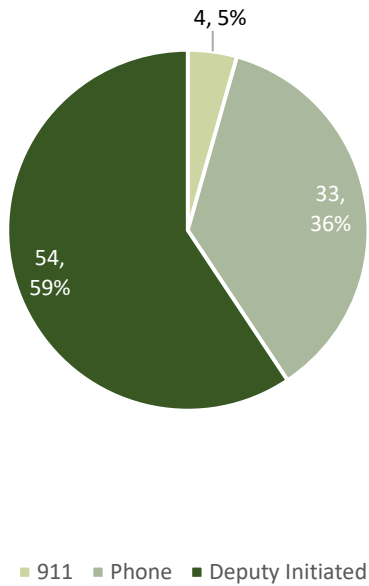

91 total calls for service

Calls for Service by Call Source - January 2024

Calls for Service by Month - January 2024

*June 2023 is the first full month for which data is available after the implementation of the new computer aided dispatch (CAD) system.

Top Calls for Service - January 2024

Call Type by Primary Deputy - January 2024

Calls by Primary Deputy - January 2024

Incident Type	Sum of Jan-23	Sum of Jan-24	Raw Difference	% Change
Animal Complaint	1	0	-1	-100%
Area Check	5	10	5	100%
Assault Simple	1	0	-1	-100%
Assist Other Agency	3	3	0	0%
Attempt To Locate Person/ Vehicle	0	1	1	-
Audible Alarm - Police	1	4	3	300%
Check Welfare	4	2	-2	-50%
Citizen Contact / Assist	12	11	-1	-8%
Civil Problem	7	2	-5	-71%
CPR	0	1	1	-
Criminal Mischief	1	2	1	100%
Domestic Disturbance	3	3	0	0%
Driving Complaint	3	1	-2	-67%
E911 Hangup	0	1	1	-
Eluding	1	1	0	0%
Emergency Message	1	1	0	0%
Emotionally Disturbed Person	4	2	-2	-50%
Field Interrogation Report	0	2	2	-
Fight	1	0	-1	-100%
Fire Works	0	1	1	-
Follow Up	1	1	0	0%
Found Property	1	0	-1	-100%
Harassment	0	3	3	-
Hit & Run	6	6	0	0%
Miscellaneous Crime	2	2	0	0%
Overdose	0	1	1	-
Prowler	1	0	-1	-100%
Runaway Juvenile	1	0	-1	-100%
Sex Offense	1	0	-1	-100%
Stolen Vehicle	2	1	-1	-50%
Suspicious Activity	1	5	4	400%
Suspicious Person	5	0	-5	-100%
Suspicious Vehicle	3	5	2	67%
Test Police Response	3	0	-3	-100%
Theft	2	1	-1	-50%