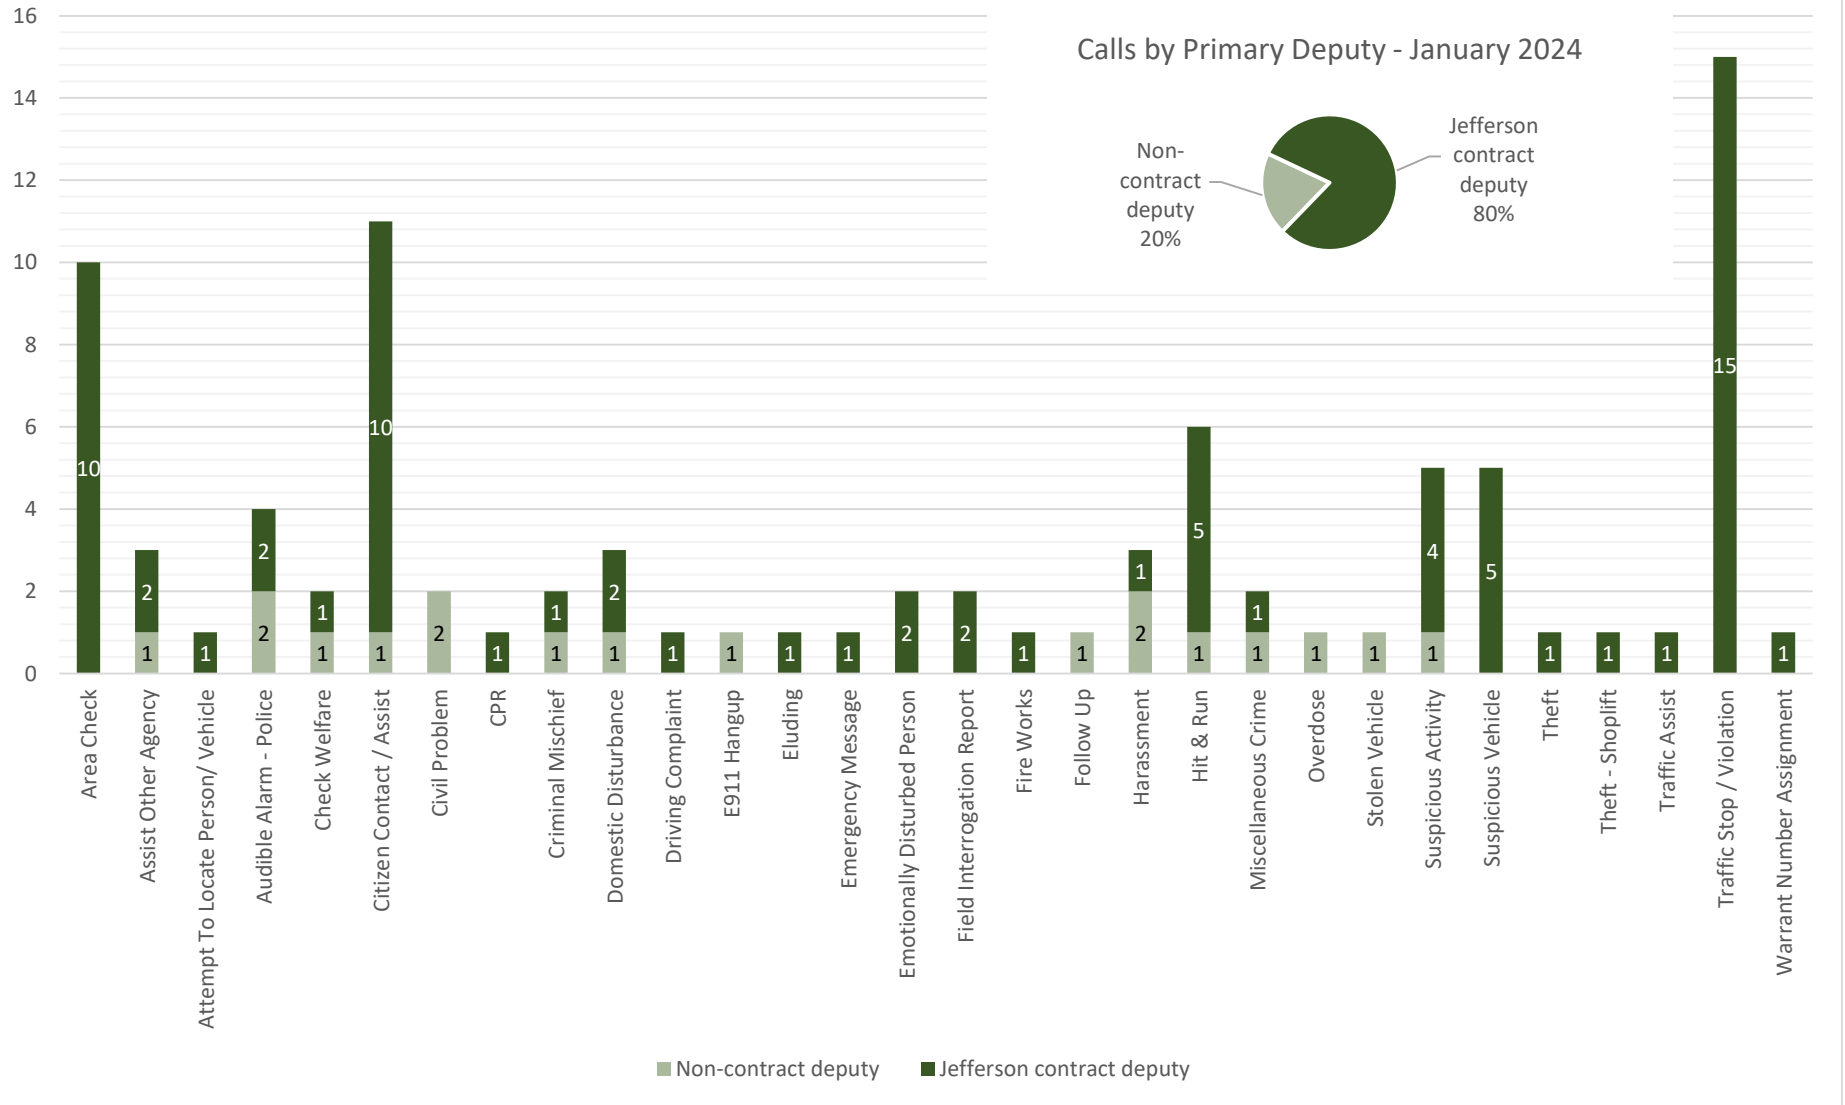

91 total calls for service

Calls for Service by Call Source - January 2024

Calls for Service by Month - January 2024

*June 2023 is the first full month for which data is available after the implementation of the new computer aided dispatch (CAD) system.

Top Calls for Service - January 2024

Call Type by Primary Deputy - January 2024

Calls by Primary Deputy - January 2024

Incident Type	Sum of Jan-23	Sum of Jan-24	Raw Difference	% Change
Animal Complaint	1	0	-1	-100%
Area Check	5	10	5	100%
Assault Simple	1	0	-1	-100%
Assist Other Agency	3	3	0	0%
Attempt To Locate Person/ Vehicle	0	1	1	-
Audible Alarm - Police	1	4	3	300%
Check Welfare	4	2	-2	-50%
Citizen Contact / Assist	12	11	-1	-8%
Civil Problem	7	2	-5	-71%
CPR	0	1	1	-
Criminal Mischief	1	2	1	100%
Domestic Disturbance	3	3	0	0%
Driving Complaint	3	1	-2	-67%
E911 Hangup	0	1	1	-
Eluding	1	1	0	0%
Emergency Message	1	1	0	0%
Emotionally Disturbed Person	4	2	-2	-50%
Field Interrogation Report	0	2	2	-
Fight	1	0	-1	-100%
Fire Works	0	1	1	-
Follow Up	1	1	0	0%
Found Property	1	0	-1	-100%
Harassment	0	3	3	-
Hit & Run	6	6	0	0%
Miscellaneous Crime	2	2	0	0%
Overdose	0	1	1	-
Prowler	1	0	-1	-100%
Runaway Juvenile	1	0	-1	-100%
Sex Offense	1	0	-1	-100%
Stolen Vehicle	2	1	-1	-50%
Suspicious Activity	1	5	4	400%
Suspicious Person	5	0	-5	-100%
Suspicious Vehicle	3	5	2	67%
Test Police Response	3	0	-3	-100%
Theft	2	1	-1	-50%

Incident Type	Sum of Jan-23	Sum of Jan-24	Raw Difference	% Change
Theft - Shoplift	1	1	0	0%
Tow	1	0	-1	-100%
Traffic Assist	0	1	1	-
Traffic Stop / Violation	25	15	-10	-40%
Trespass	1	0	-1	-100%
Warrant Number Assignment	3	1	-2	-67%
Grand Total	108	91	-17	-16%