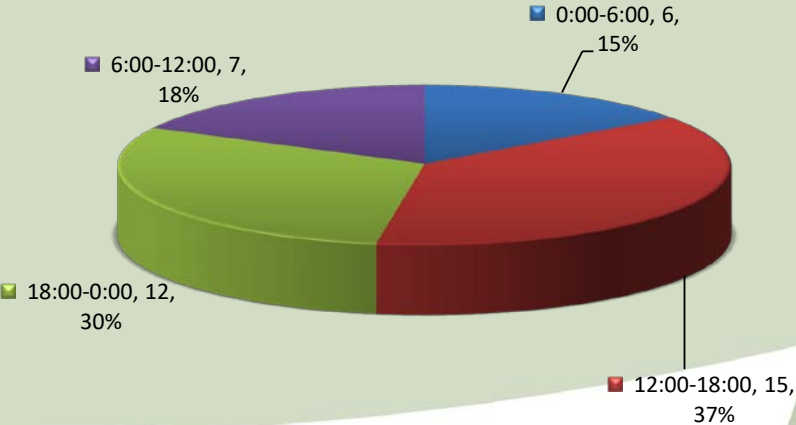

# Call Type by Primary Deputy Sublimity - May 2021

**Calls for Service by Hours Range  
Sublimity - May 2021**

**Calls for Service by Day of Week  
Sublimity - May 2021**

**City of Sublimity  
Average Call Length  
May 2021**