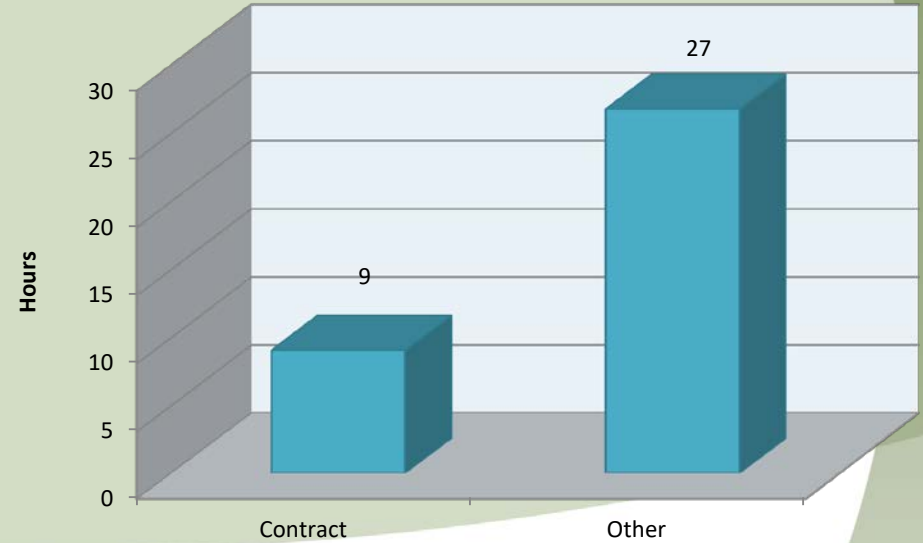

# Call Type by Primary Deputy Sublimity - May 2021

**Calls for Service by Hours Range  
Sublimity - May 2021**

**Calls for Service by Day of Week  
Sublimity - May 2021**

**City of Sublimity  
Average Call Length  
May 2021**

**City of Sublimity  
Total Call Length  
May 2021**

**City of Sublimity  
Average Call Arrival Time (Traffic Removed)  
May 2021**