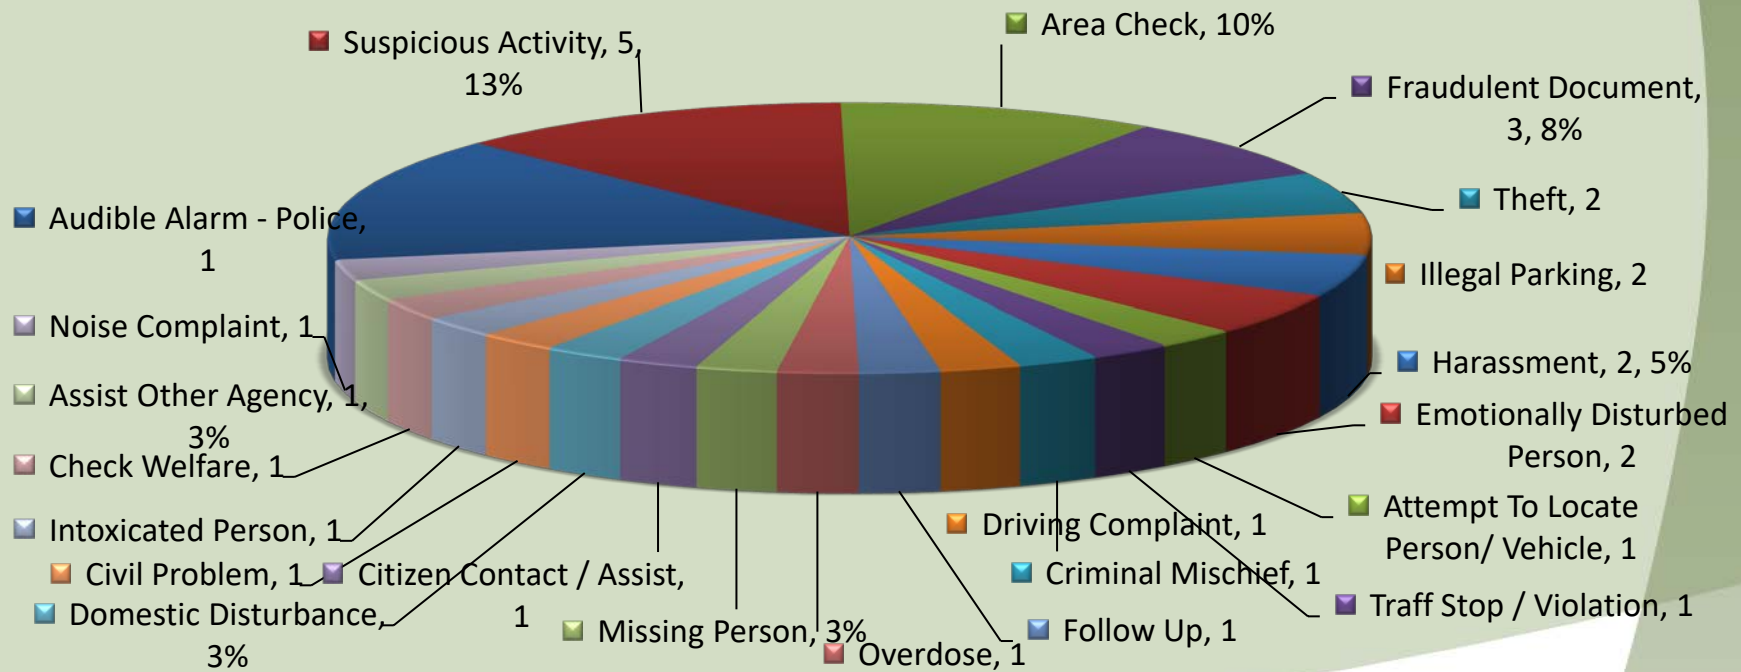

# Call Type by Primary Deputy Sublimity - May 2021

**Calls for Service by Hours Range  
Sublimity - May 2021**

**Calls for Service by Day of Week  
Sublimity - May 2021**

**City of Sublimity  
Average Call Length  
May 2021**