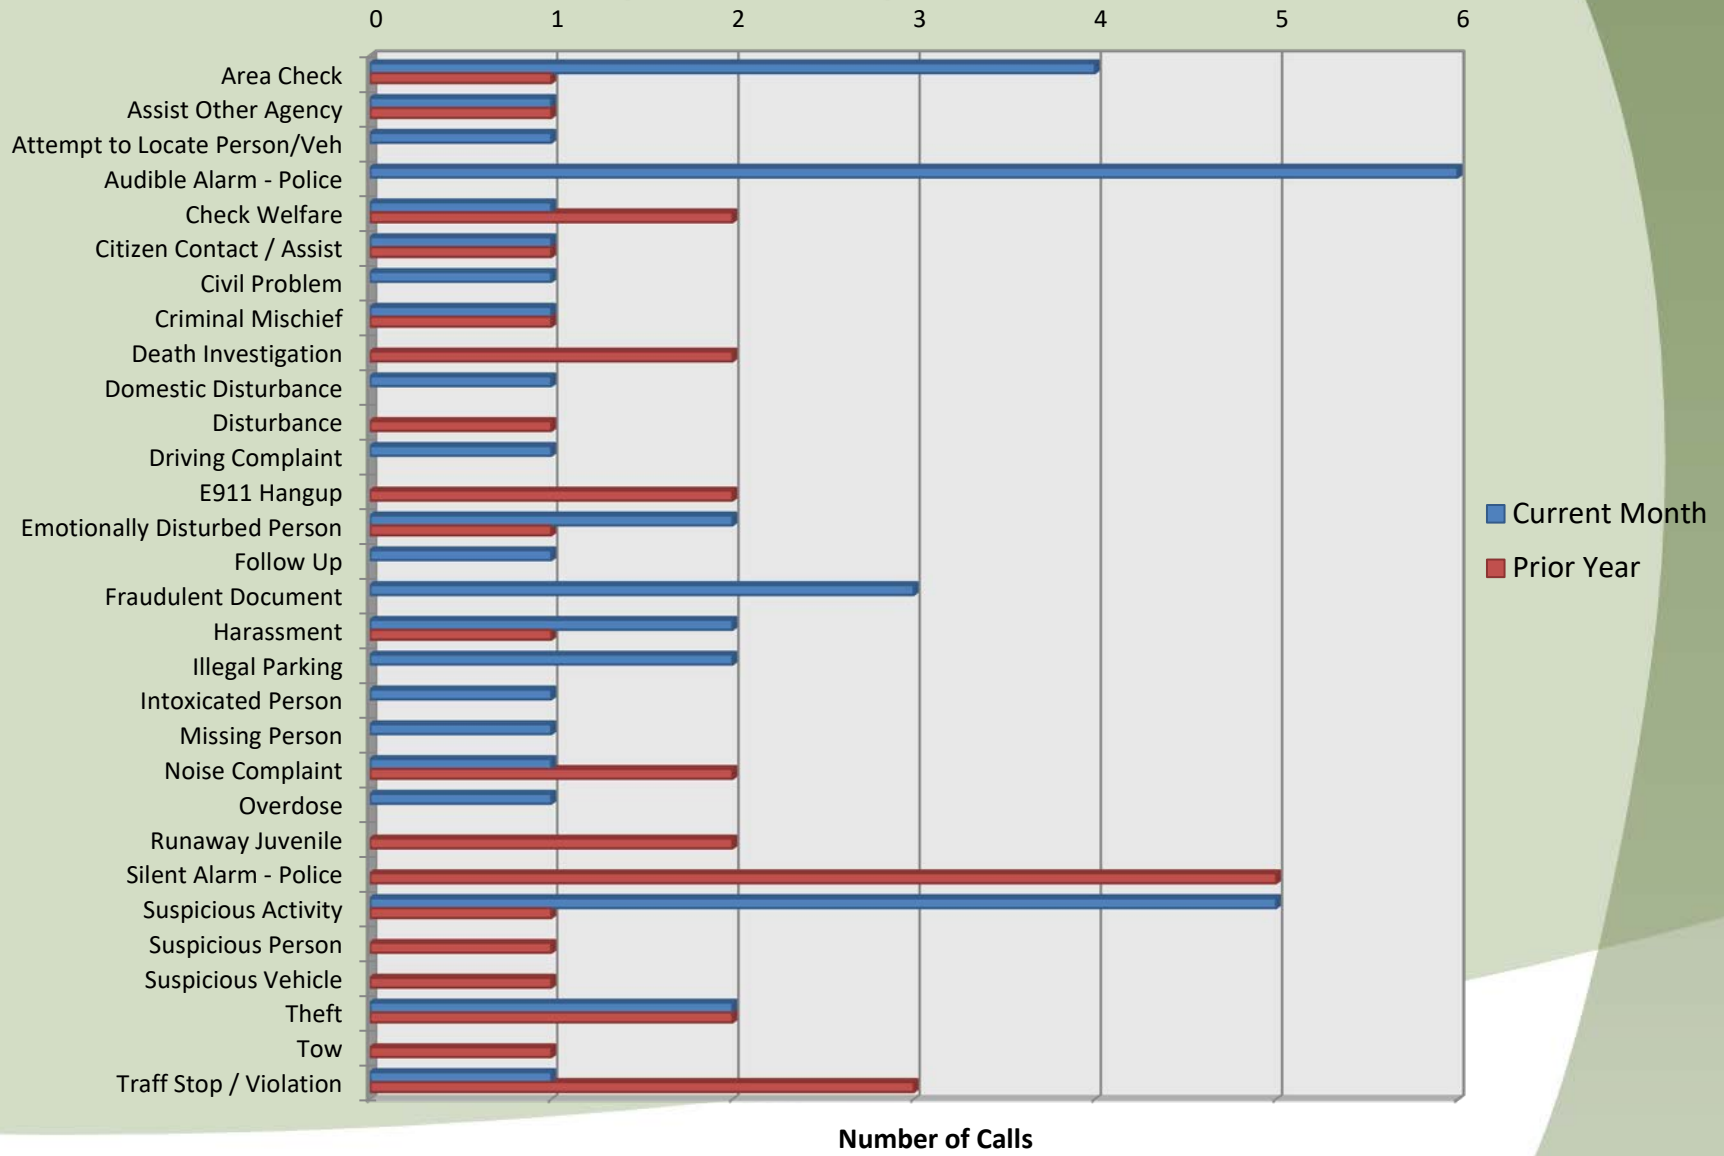

City of Sublimity May 2020 vs May 2021