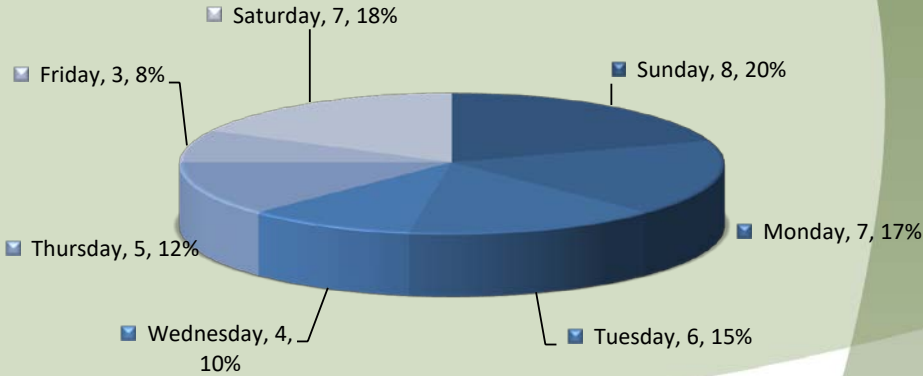

# City of Sublimity Top Calls for Service May 2021

# Call Type by Primary Deputy Sublimity - May 2021

**Calls for Service by Hours Range  
Sublimity - May 2021**

**Calls for Service by Day of Week  
Sublimity - May 2021**

**City of Sublimity  
Average Call Length  
May 2021**

**City of Sublimity  
Total Call Length  
May 2021**

**City of Sublimity  
Average Call Arrival Time (Traffic Removed)  
May 2021**