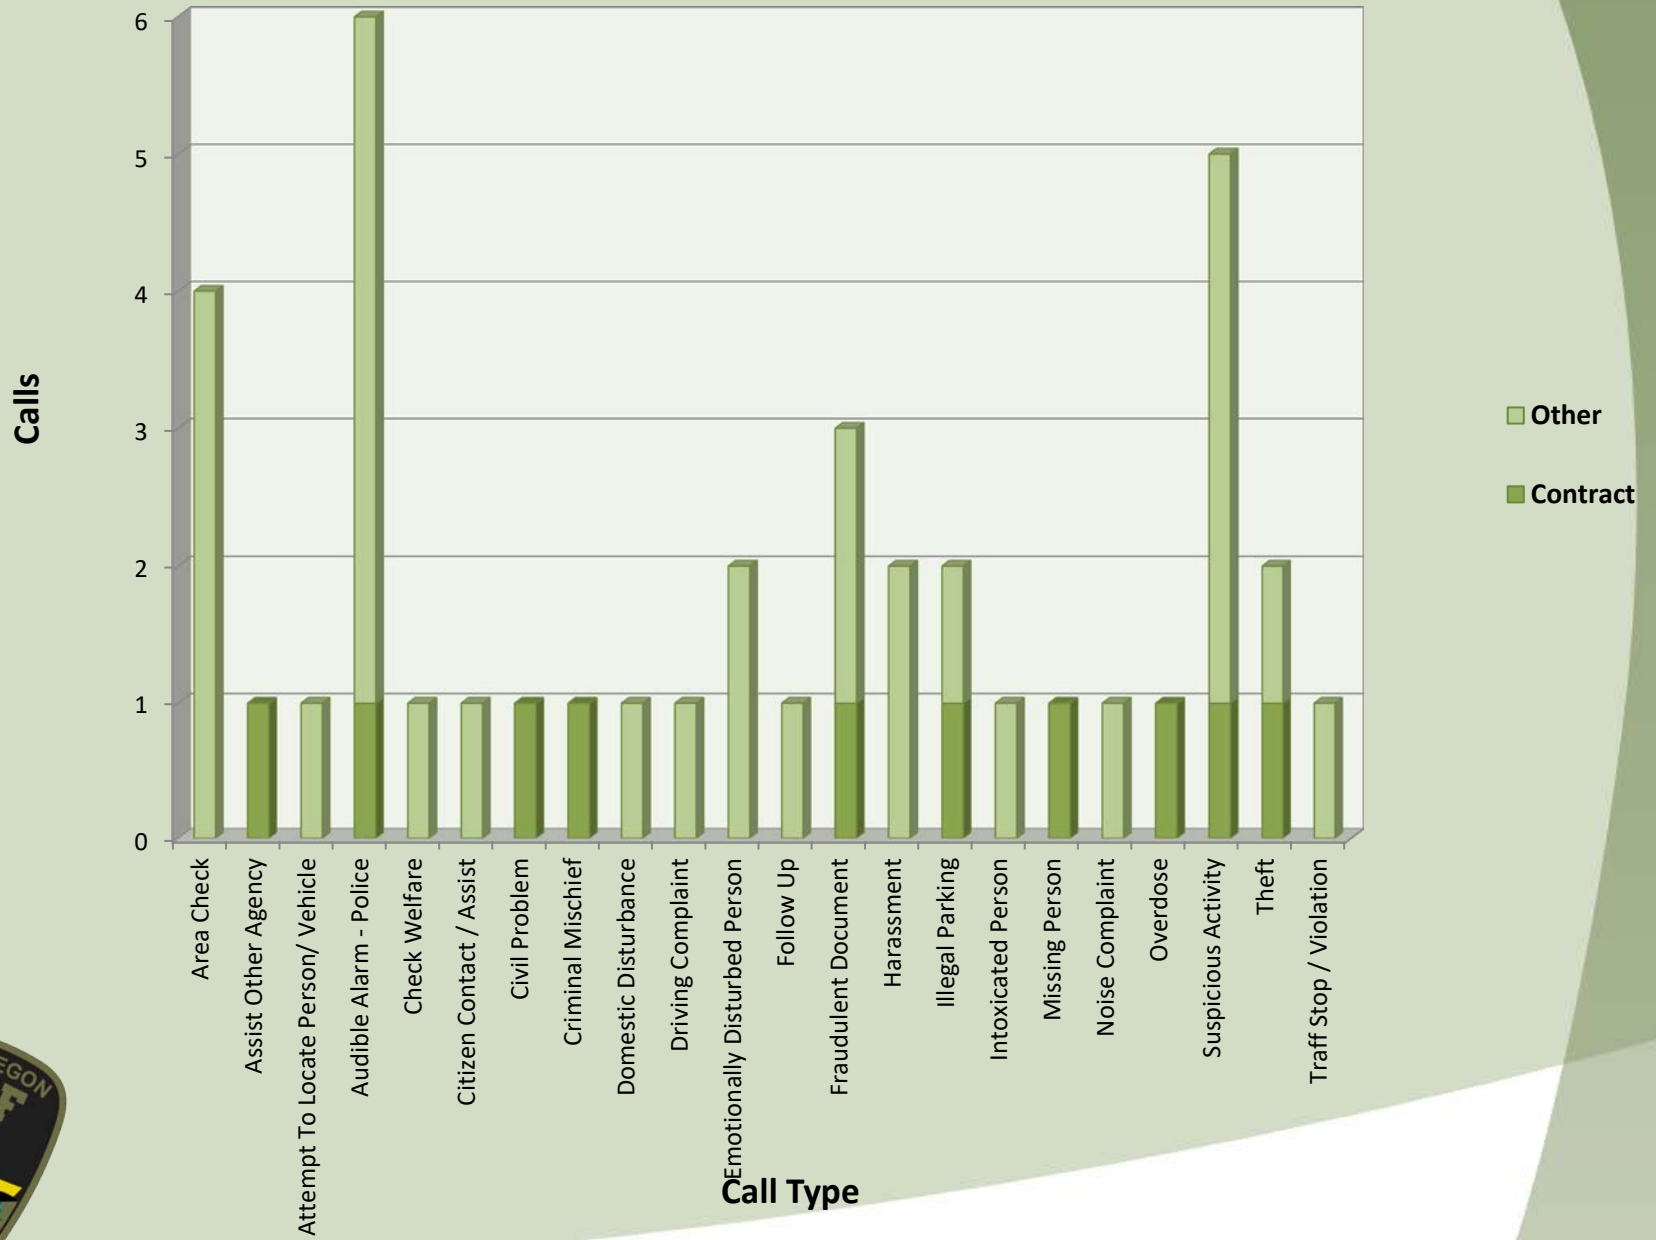

# City of Sublimity Top Calls for Service May 2021

# Call Type by Primary Deputy Sublimity - May 2021

**Calls for Service by Hours Range  
Sublimity - May 2021**

**Calls for Service by Day of Week  
Sublimity - May 2021**

**City of Sublimity  
Average Call Length  
May 2021**