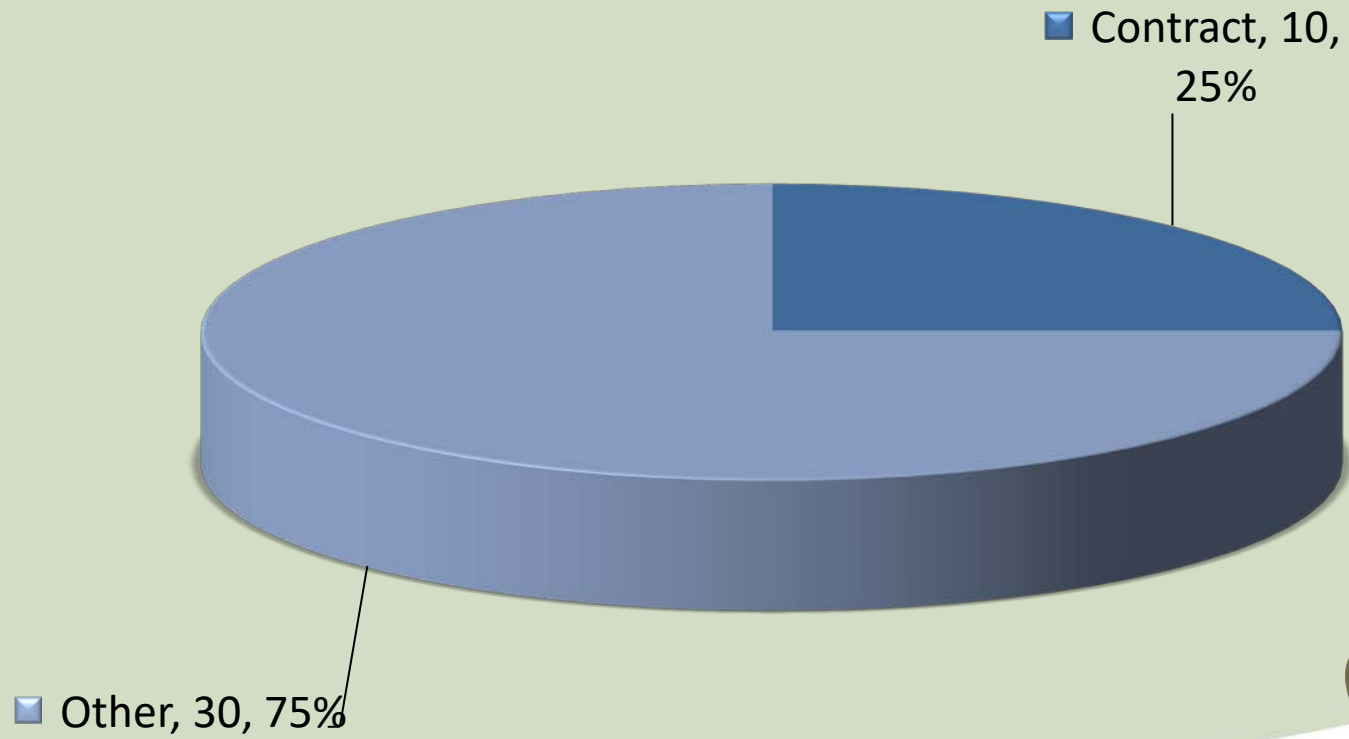

City of Sublimity Calls by Primary Deputy May 2021