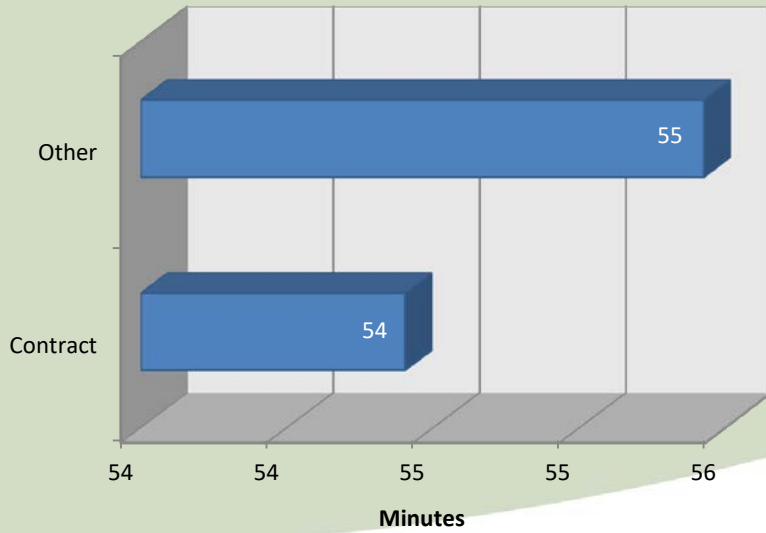

# Call Type by Primary Deputy Sublimity - May 2021

**Calls for Service by Hours Range  
Sublimity - May 2021**

**Calls for Service by Day of Week  
Sublimity - May 2021**

**City of Sublimity  
Average Call Length  
May 2021**

**City of Sublimity  
Total Call Length  
May 2021**

**City of Sublimity  
Average Call Arrival Time (Traffic Removed)  
May 2021**