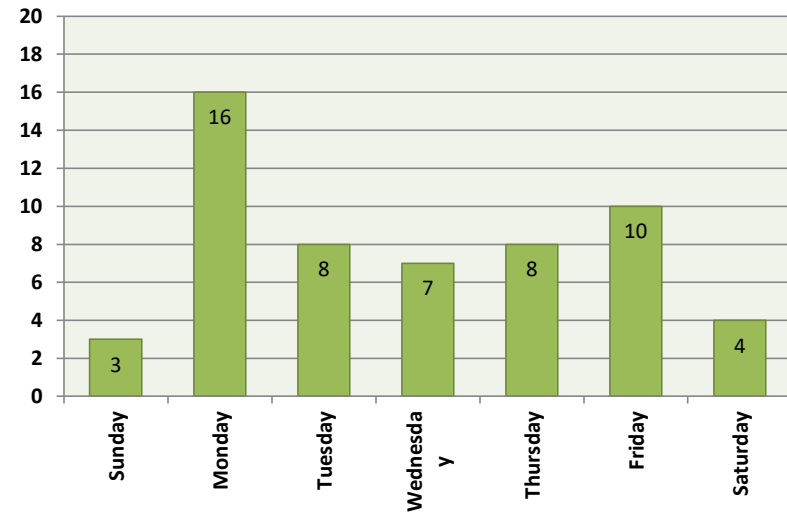

### Call Type by Primary Deputy City of Sublimity - January 2022

**Calls for Service by Time of Day**  
City of Sublimity - January 2022

**Calls for Service by Day of Week**  
City of Sublimity - January 2022

**Average Call Length**  
City of Sublimity - January 2022

**Total Time Spent on Calls**  
City of Sublimity - January 2022

**Average Call Arrival Time (Excluding Traffic)**  
City of Sublimity - January 2022