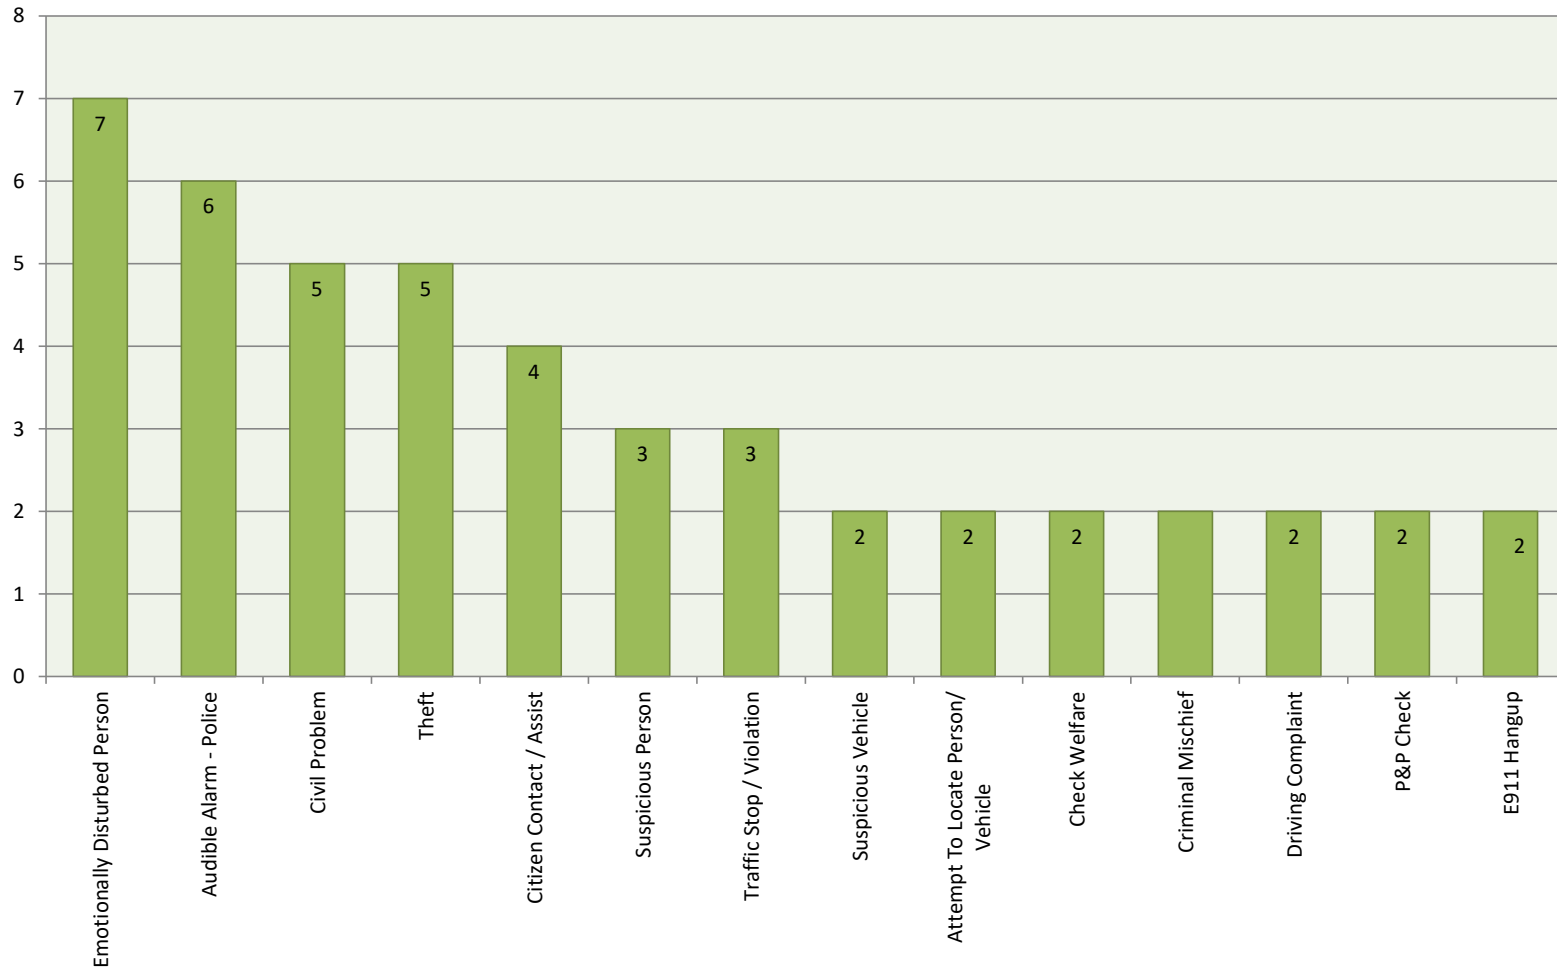

## Top Calls for Service City of Sublimity - January 2022

Total Calls for Service = 56

### Call Type by Primary Deputy City of Sublimity - January 2022

**Calls for Service by Time of Day**  
City of Sublimity - January 2022

**Calls for Service by Day of Week**  
City of Sublimity - January 2022