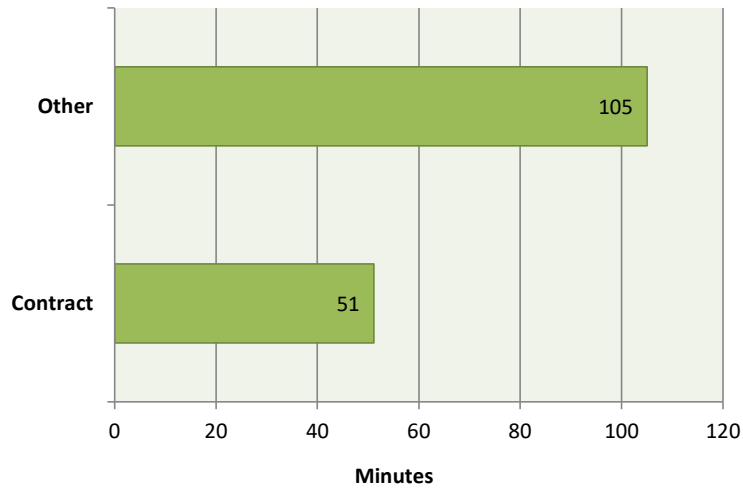

### Call Type by Primary Deputy City of Sublimity - January 2022

**Calls for Service by Time of Day**  
City of Sublimity - January 2022

**Calls for Service by Day of Week**  
City of Sublimity - January 2022

**Average Call Length**  
City of Sublimity - January 2022

**Total Time Spent on Calls**  
City of Sublimity - January 2022

**Average Call Arrival Time (Excluding Traffic)**  
City of Sublimity - January 2022