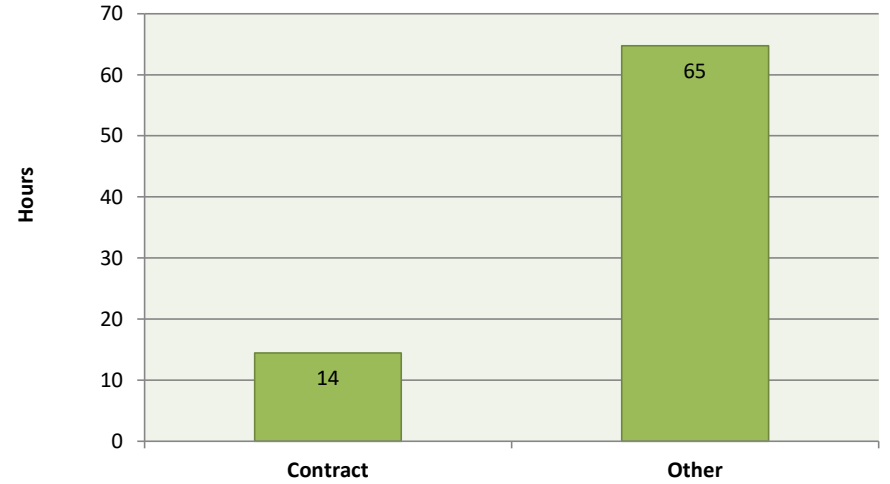

### Call Type by Primary Deputy City of Sublimity - January 2022

**Calls for Service by Time of Day**  
City of Sublimity - January 2022

**Calls for Service by Day of Week**  
City of Sublimity - January 2022

**Average Call Length**  
City of Sublimity - January 2022

**Total Time Spent on Calls**  
City of Sublimity - January 2022

**Average Call Arrival Time (Excluding Traffic)**  
City of Sublimity - January 2022