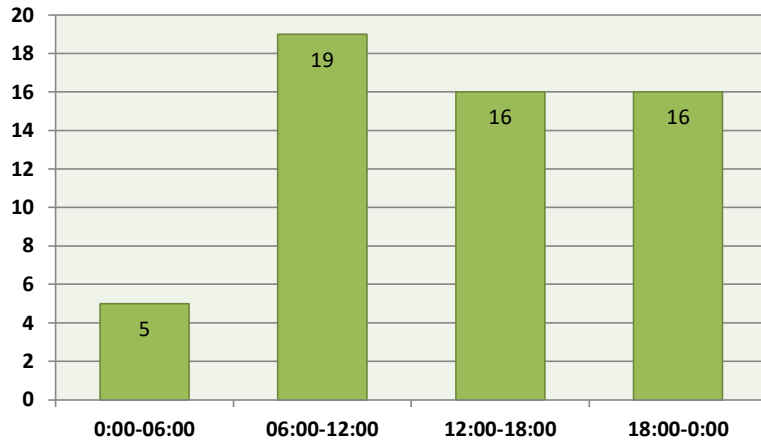

## Top Calls for Service City of Sublimity - January 2022

Total Calls for Service = 56

### Call Type by Primary Deputy City of Sublimity - January 2022

**Calls for Service by Time of Day**  
City of Sublimity - January 2022

**Calls for Service by Day of Week**  
City of Sublimity - January 2022

**Average Call Length**  
City of Sublimity - January 2022

**Total Time Spent on Calls**  
City of Sublimity - January 2022

**Average Call Arrival Time (Excluding Traffic)**  
City of Sublimity - January 2022