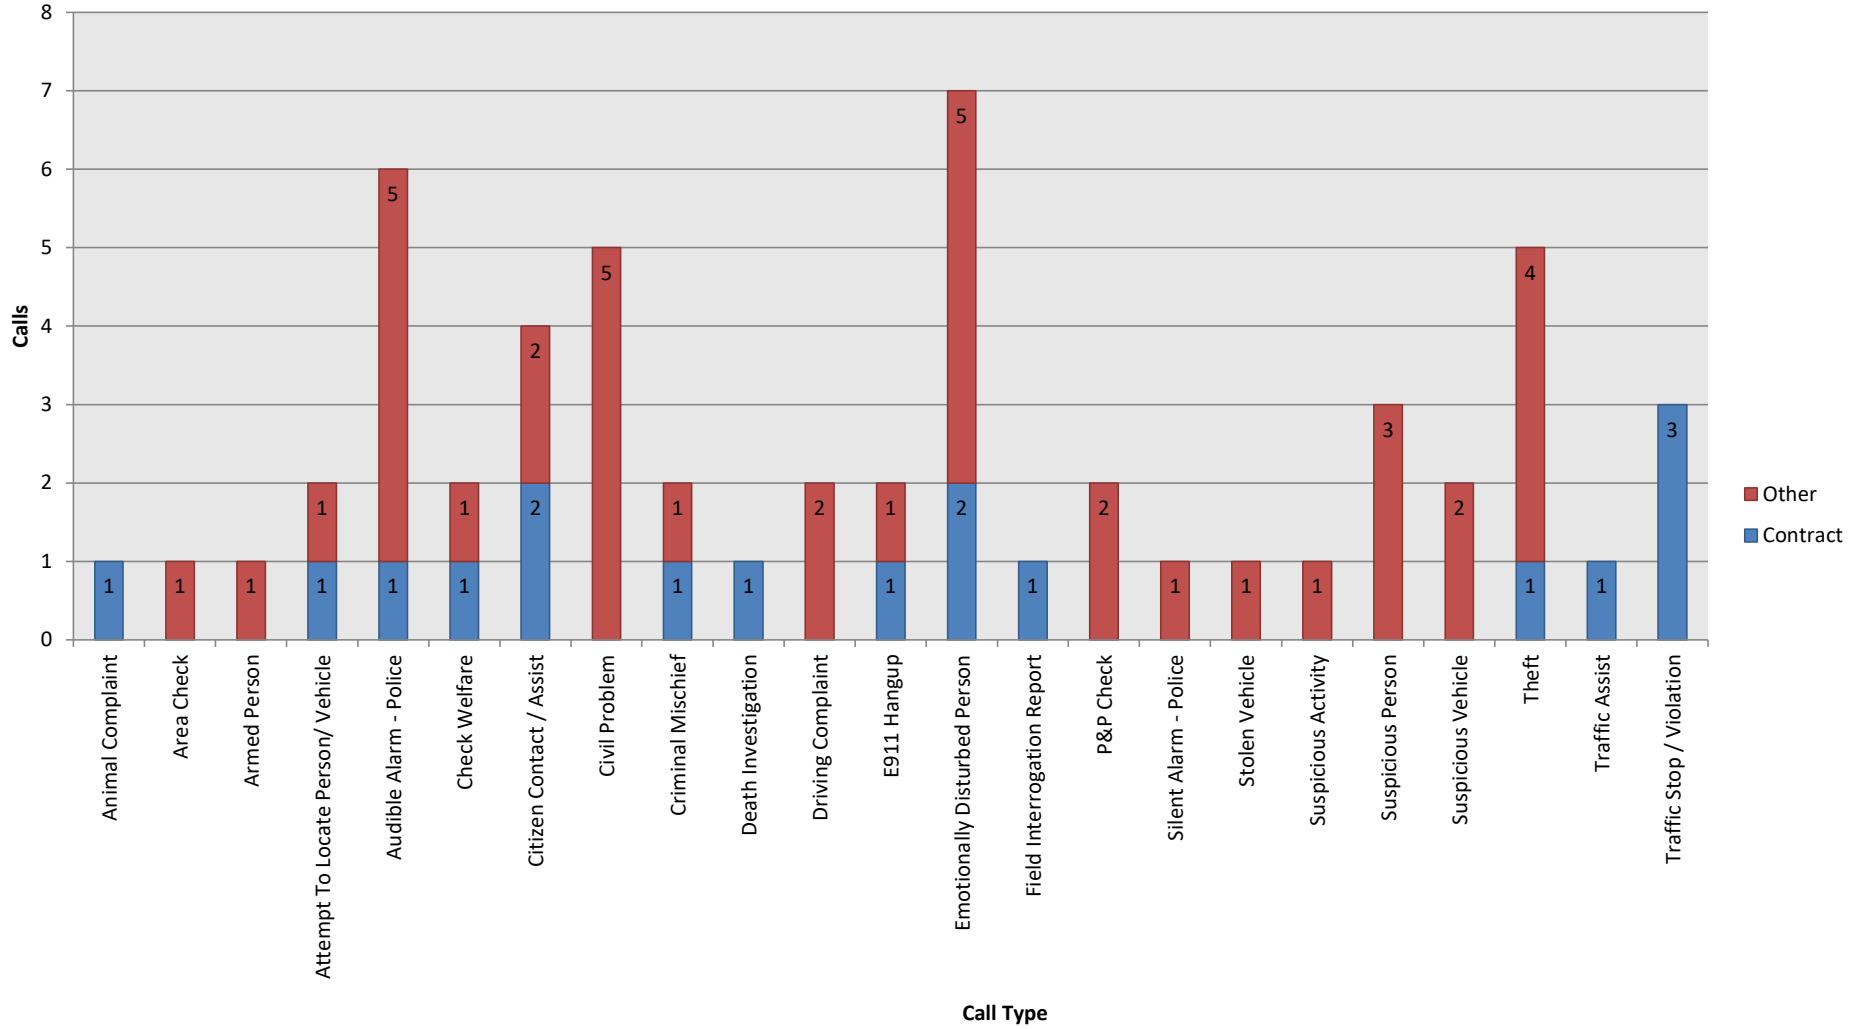

## Top Calls for Service City of Sublimity - January 2022

Total Calls for Service = 56

### Call Type by Primary Deputy City of Sublimity - January 2022

**Calls for Service by Time of Day**  
City of Sublimity - January 2022

**Calls for Service by Day of Week**  
City of Sublimity - January 2022