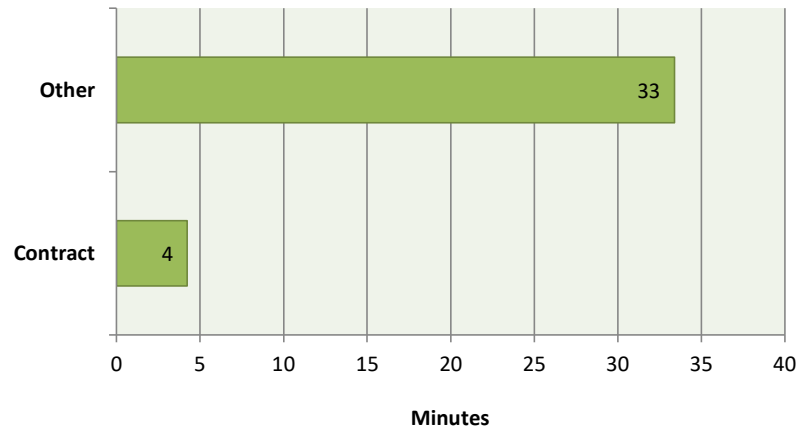

### Call Type by Primary Deputy City of Sublimity - January 2022

**Calls for Service by Time of Day**  
City of Sublimity - January 2022

**Calls for Service by Day of Week**  
City of Sublimity - January 2022

**Average Call Length**  
City of Sublimity - January 2022

**Total Time Spent on Calls**  
City of Sublimity - January 2022

**Average Call Arrival Time (Excluding Traffic)**  
City of Sublimity - January 2022