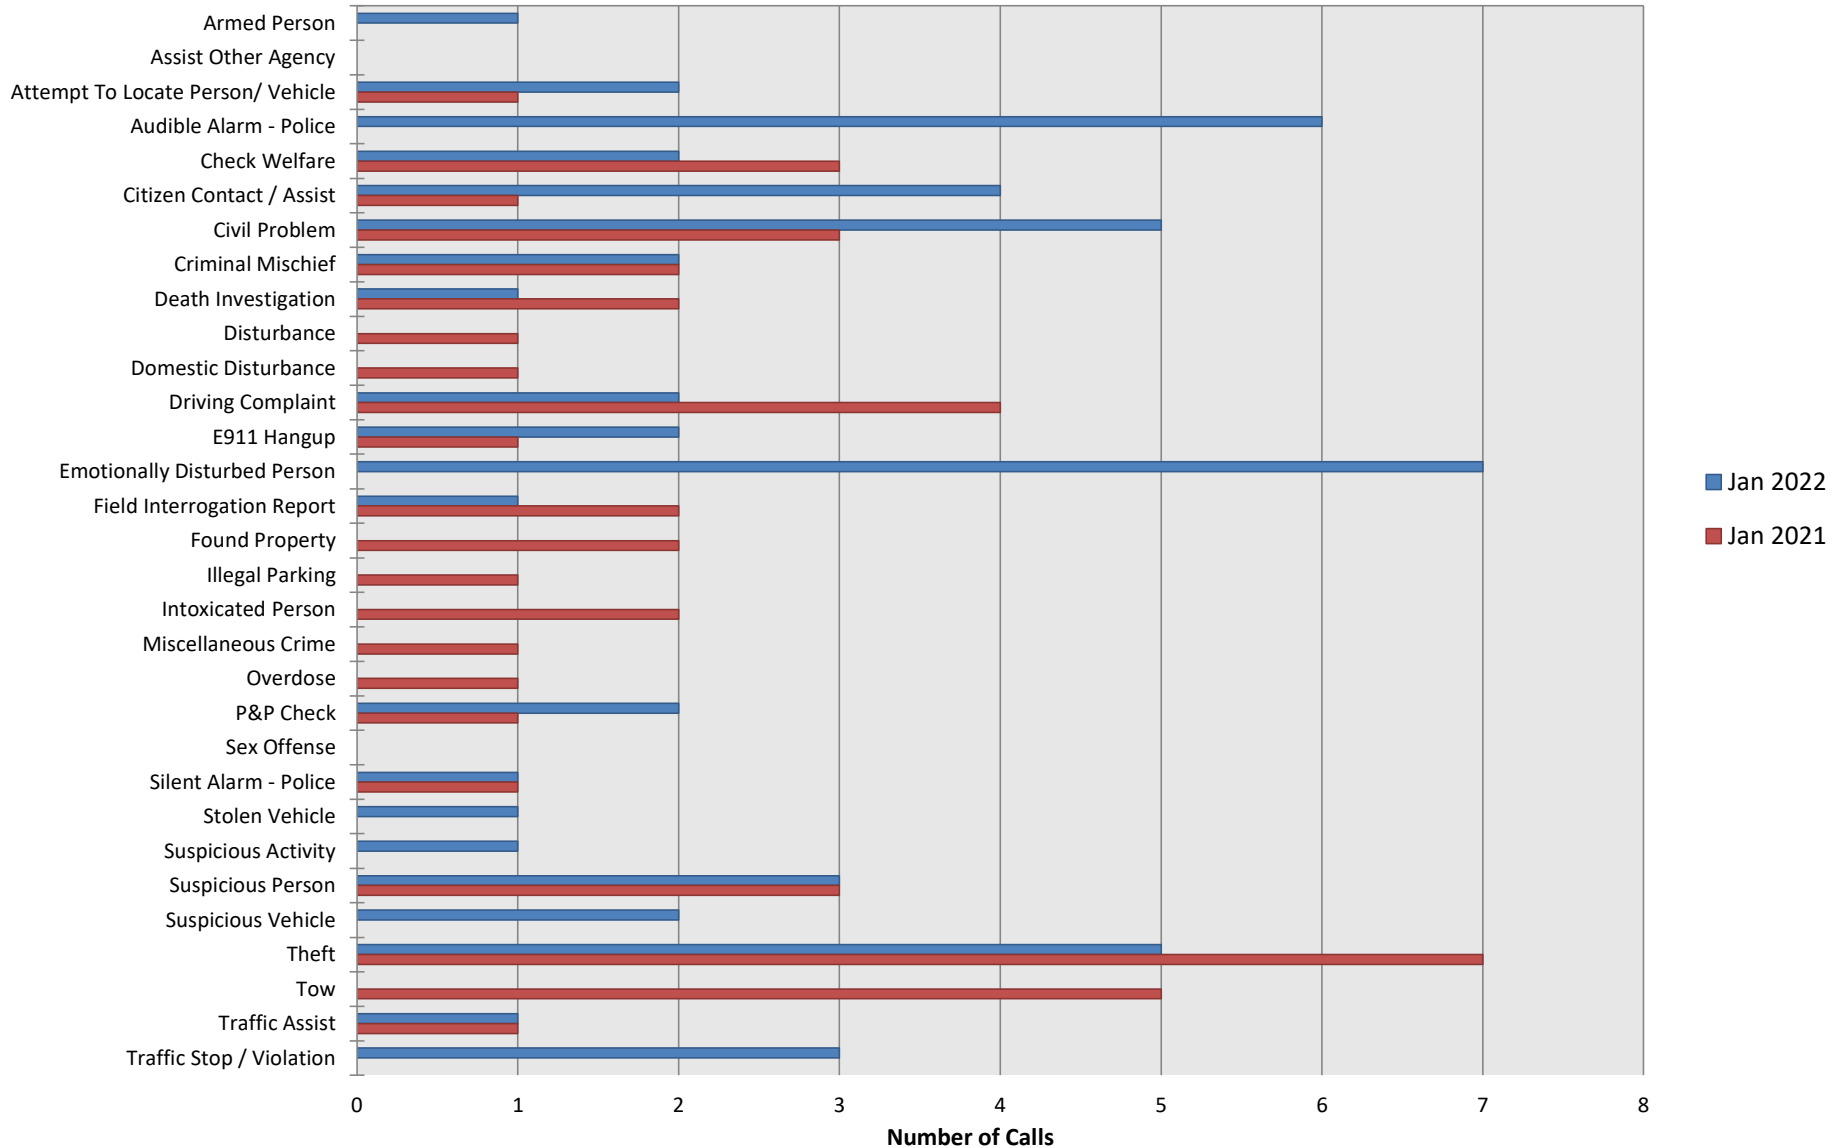

Call Type: January 2022 vs. January 2021 City of Sublimity