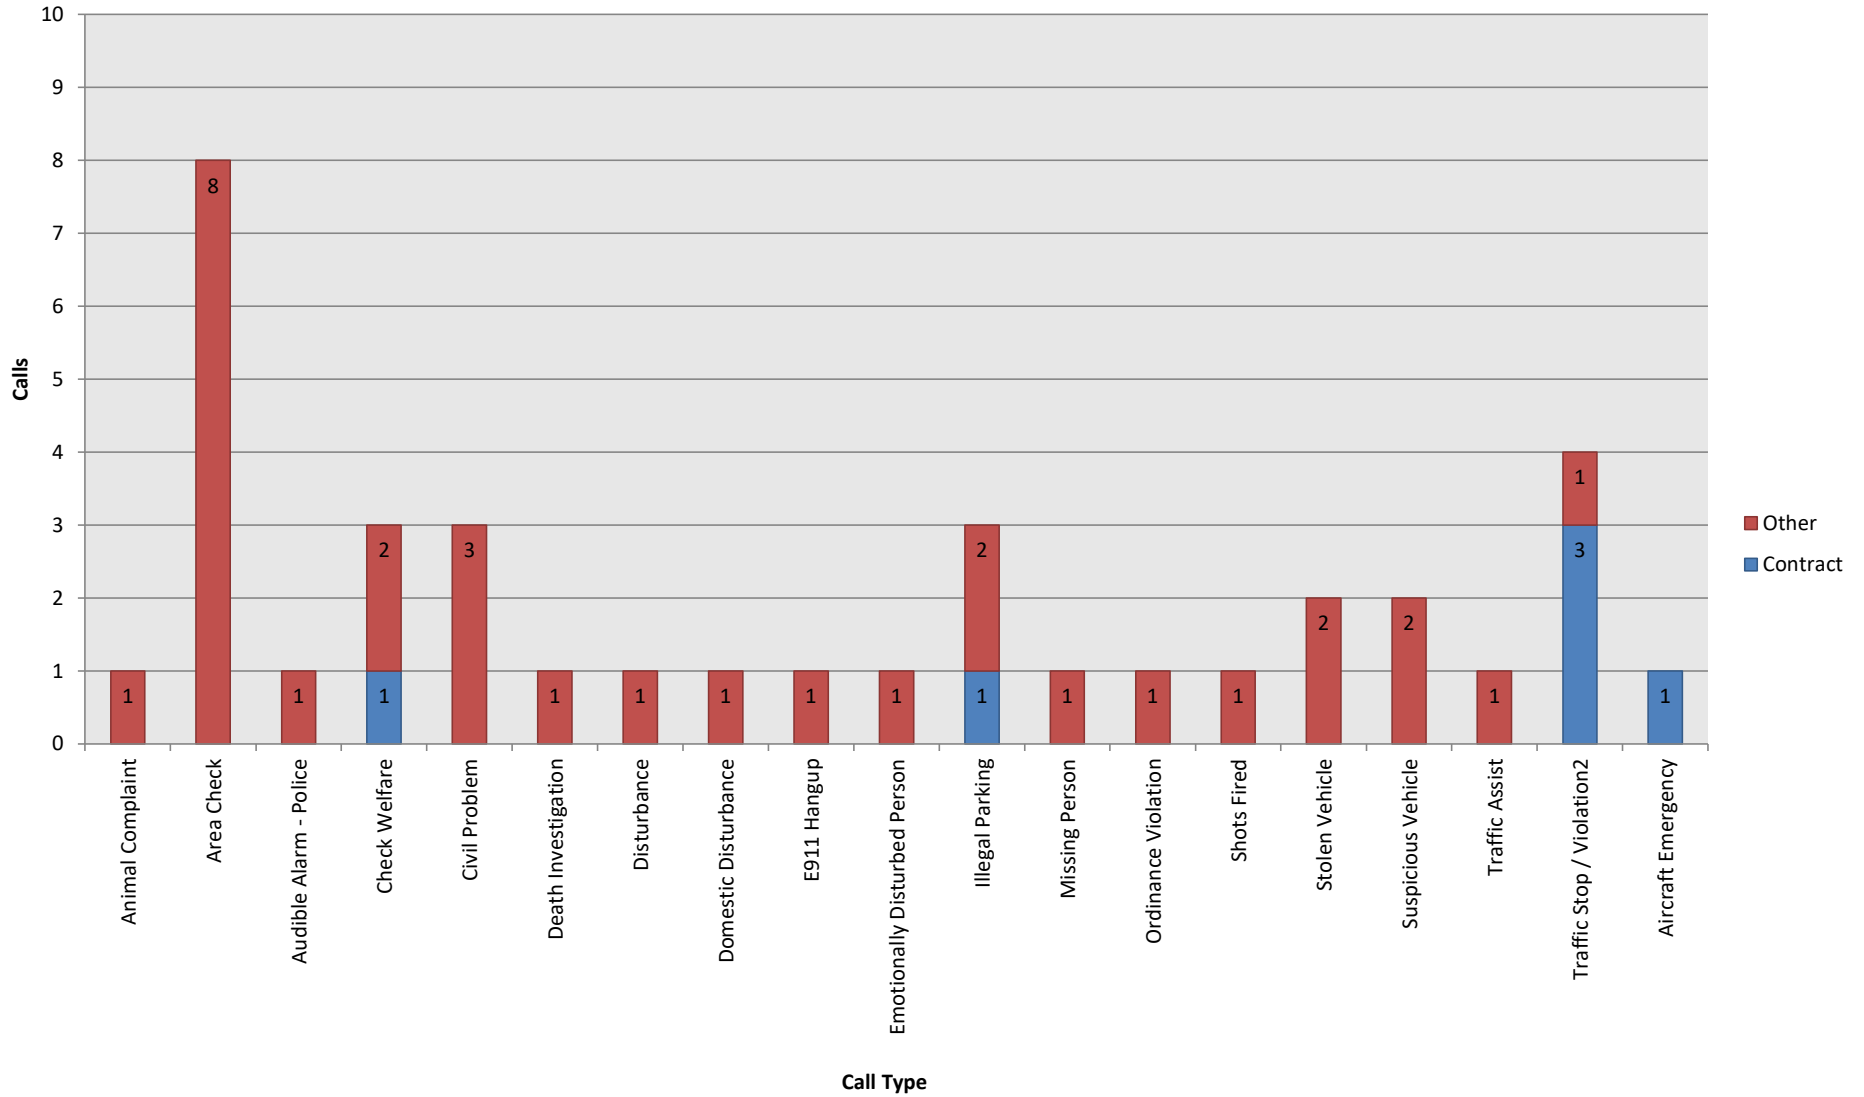

Top Calls for Service City of Sublimity - November 2022

Total Calls for Service = 37

Call Type by Primary Deputy City of Sublimity - November 2022

Calls for Service by Time of Day
City of Sublimity - November 2022

Calls for Service by Day of Week
City of Sublimity - November 2022

Average Call Length
City of Sublimity - November 2022

Total Time Spent on Calls
City of Sublimity - November 2022

Average Call Arrival Time (Excluding Traffic)
City of Sublimity - November 2022

Note: Due to overall low volume of non-traffic violation calls, any one call can have a dramatic impact on the average. Excluding event ID SMS202211170103 (Illegal Parking), the average arrival time for non-contract deputies is 11.9 minutes.