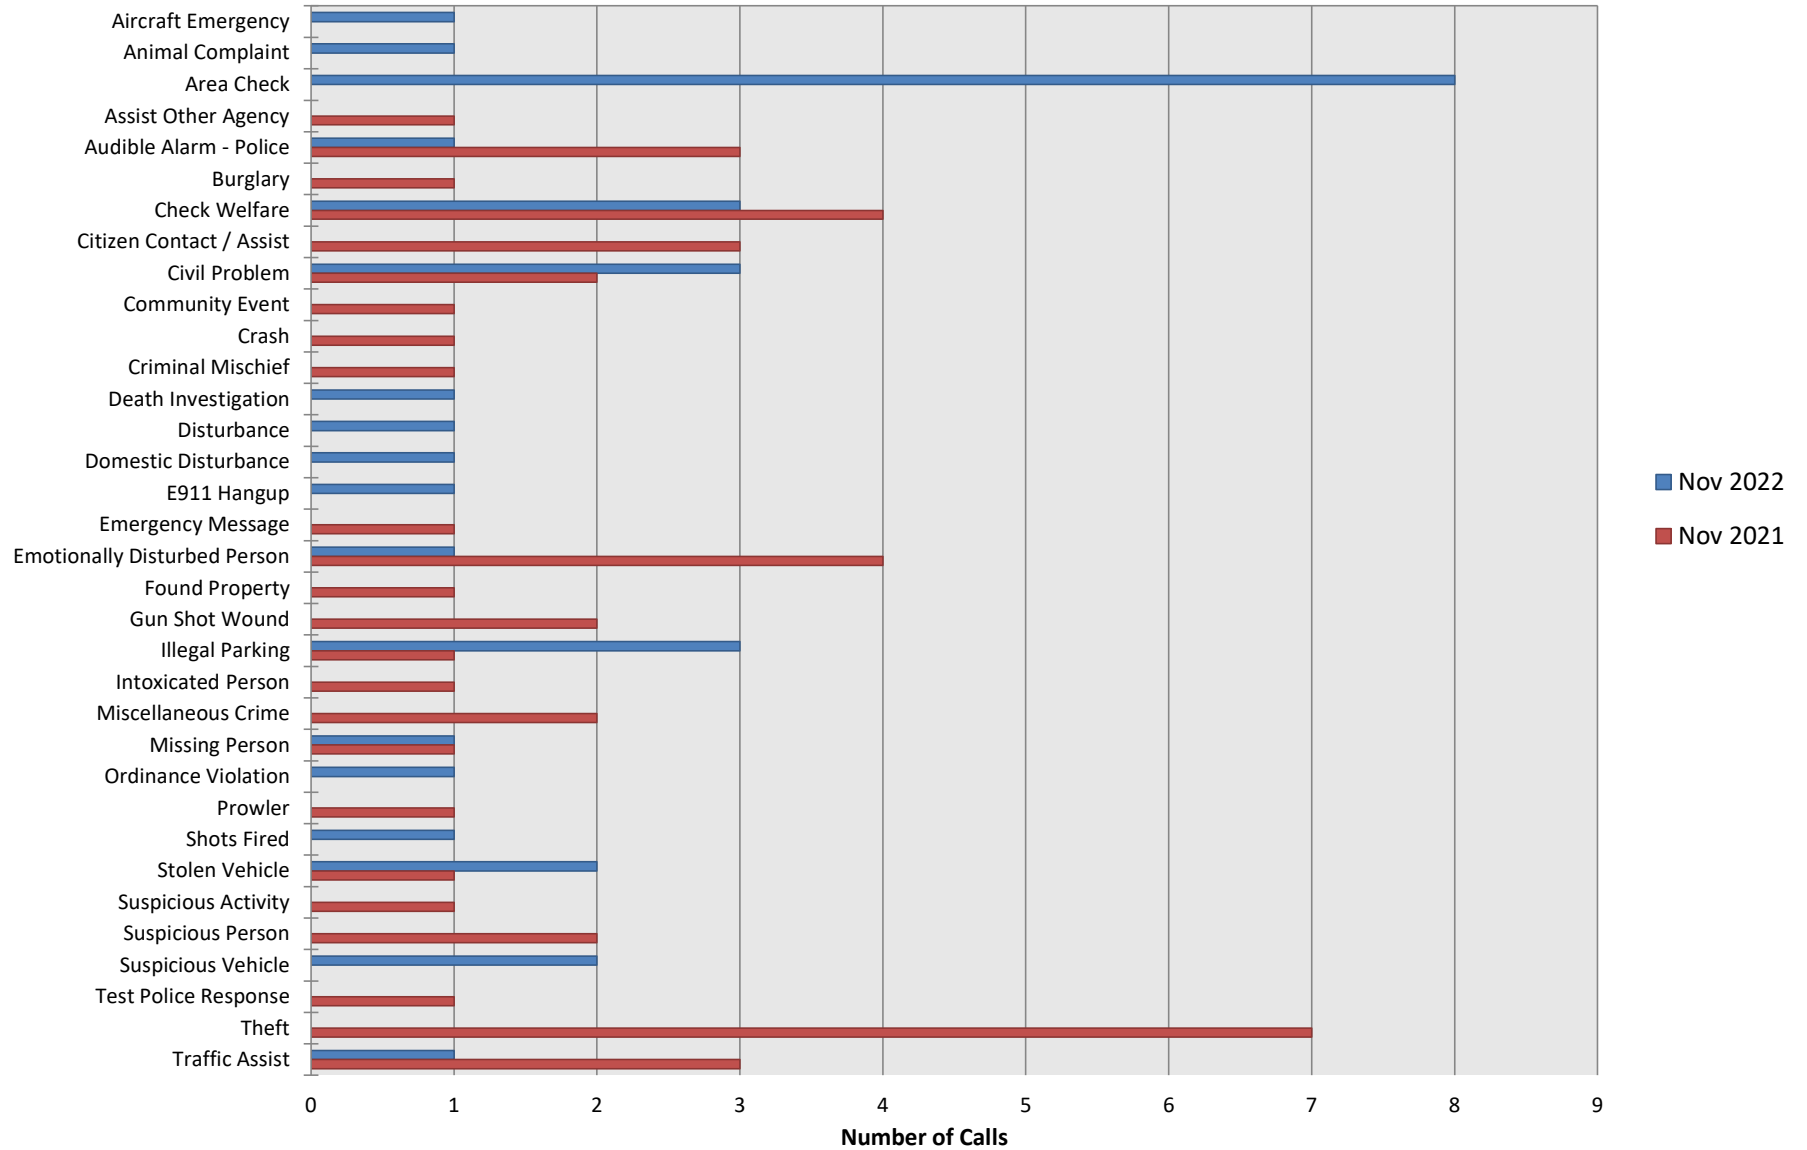

Call Type: November 2022 vs. November 2021 City of Sublimity