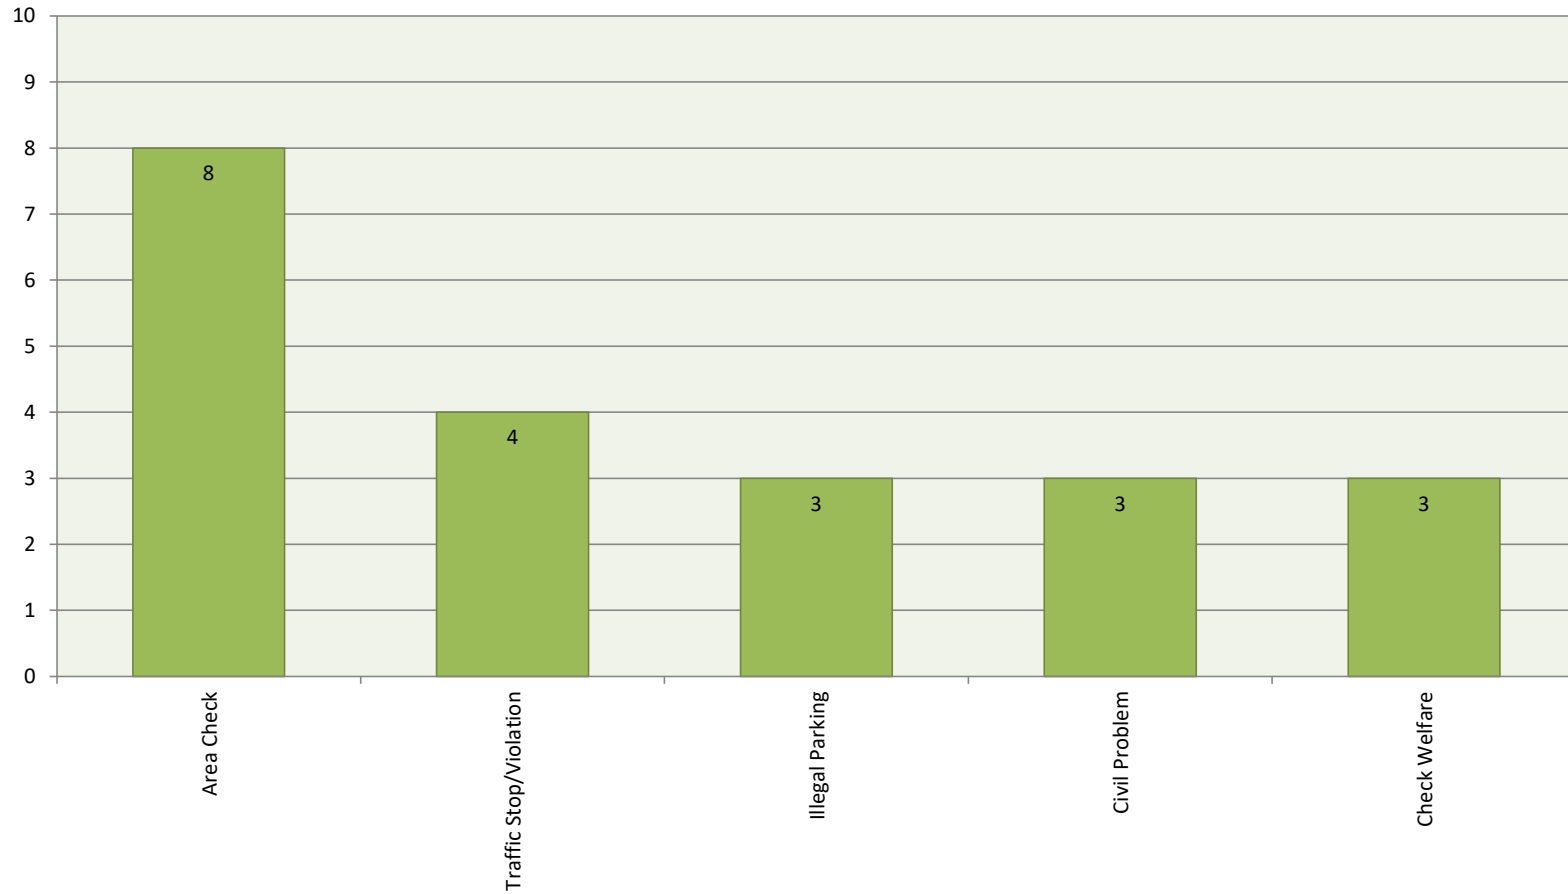

Top Calls for Service City of Sublimity - November 2022

Total Calls for Service = 37

Call Type by Primary Deputy City of Sublimity - November 2022

Calls for Service by Time of Day
City of Sublimity - November 2022

Calls for Service by Day of Week
City of Sublimity - November 2022

Average Call Length
City of Sublimity - November 2022

Total Time Spent on Calls
City of Sublimity - November 2022

Average Call Arrival Time (Excluding Traffic)
City of Sublimity - November 2022

Note: Due to overall low volume of non-traffic violation calls, any one call can have a dramatic impact on the average. Excluding event ID SMS202211170103 (Illegal Parking), the average arrival time for non-contract deputies is 11.9 minutes.