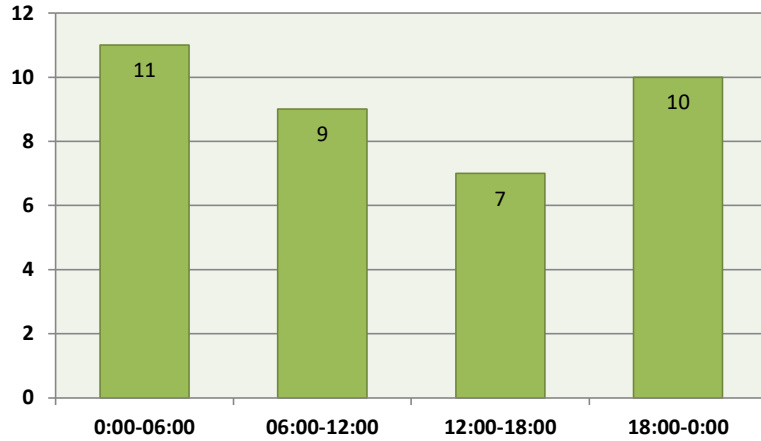

Top Calls for Service City of Sublimity - November 2022

Total Calls for Service = 37

Call Type by Primary Deputy City of Sublimity - November 2022

Calls for Service by Time of Day
City of Sublimity - November 2022

Calls for Service by Day of Week
City of Sublimity - November 2022

Average Call Length
City of Sublimity - November 2022

Total Time Spent on Calls
City of Sublimity - November 2022

Average Call Arrival Time (Excluding Traffic)
City of Sublimity - November 2022

Note: Due to overall low volume of non-traffic violation calls, any one call can have a dramatic impact on the average. Excluding event ID SMS202211170103 (Illegal Parking), the average arrival time for non-contract deputies is 11.9 minutes.