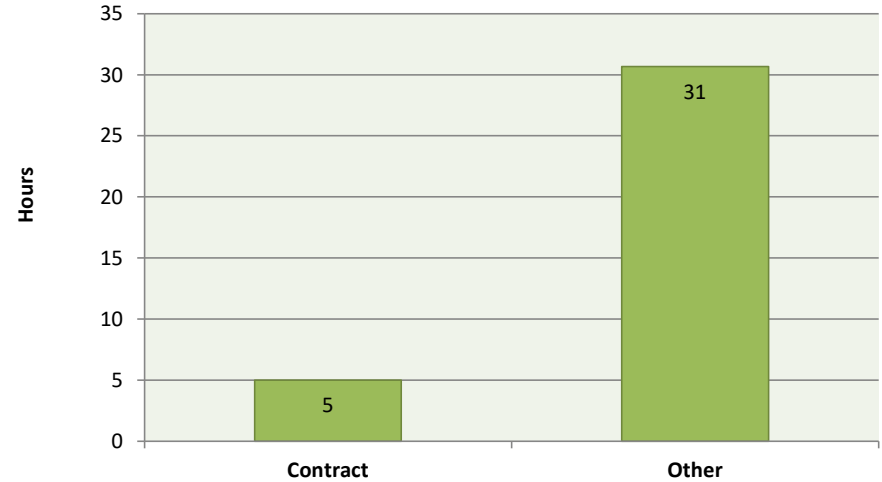

Calls for Service by Day of Week
City of Sublimity - November 2022

Average Call Length
City of Sublimity - November 2022

Total Time Spent on Calls
City of Sublimity - November 2022

Average Call Arrival Time (Excluding Traffic)
City of Sublimity - November 2022

Note: Due to overall low volume of non-traffic violation calls, any one call can have a dramatic impact on the average. Excluding event ID SMS202211170103 (Illegal Parking), the average arrival time for non-contract deputies is 11.9 minutes.