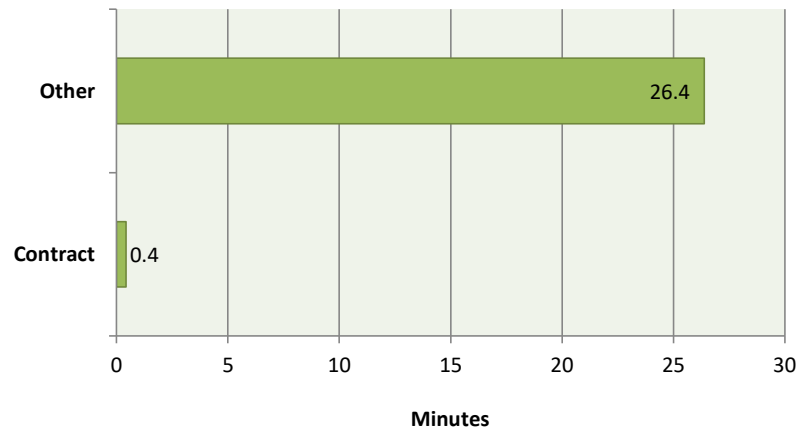

Calls for Service by Day of Week
City of Sublimity - November 2022

Average Call Length
City of Sublimity - November 2022

Total Time Spent on Calls
City of Sublimity - November 2022

Average Call Arrival Time (Excluding Traffic)
City of Sublimity - November 2022

Note: Due to overall low volume of non-traffic violation calls, any one call can have a dramatic impact on the average. Excluding event ID SMS202211170103 (Illegal Parking), the average arrival time for non-contract deputies is 11.9 minutes.