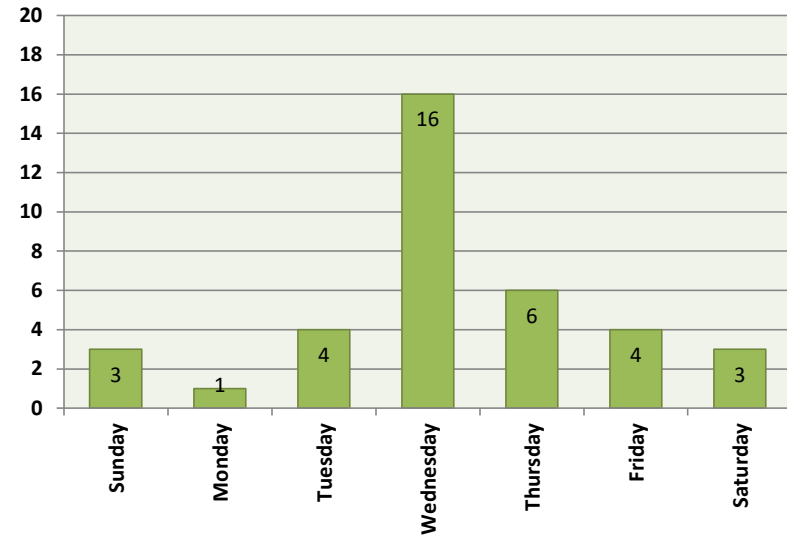

Top Calls for Service City of Sublimity - November 2022

Total Calls for Service = 37

Call Type by Primary Deputy City of Sublimity - November 2022

Calls for Service by Time of Day
City of Sublimity - November 2022

Calls for Service by Day of Week
City of Sublimity - November 2022

Average Call Length
City of Sublimity - November 2022

Total Time Spent on Calls
City of Sublimity - November 2022

Average Call Arrival Time (Excluding Traffic)
City of Sublimity - November 2022

Note: Due to overall low volume of non-traffic violation calls, any one call can have a dramatic impact on the average. Excluding event ID SMS202211170103 (Illegal Parking), the average arrival time for non-contract deputies is 11.9 minutes.