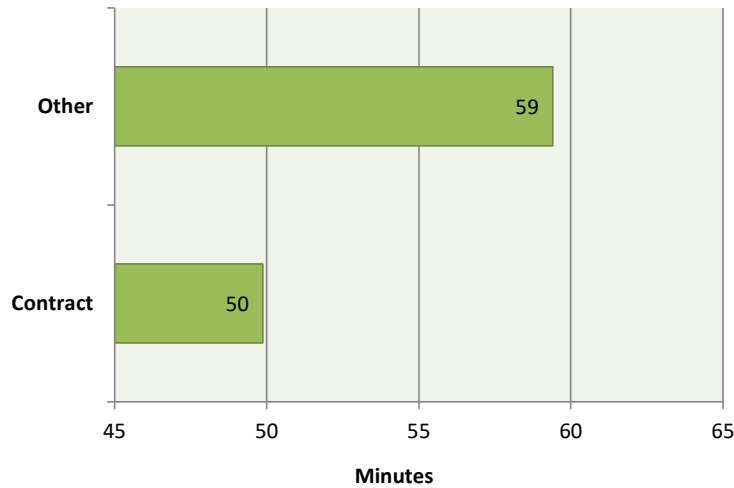

Top Calls for Service City of Sublimity - November 2022

Total Calls for Service = 37

Call Type by Primary Deputy City of Sublimity - November 2022

Calls for Service by Time of Day
City of Sublimity - November 2022

Calls for Service by Day of Week
City of Sublimity - November 2022

Average Call Length
City of Sublimity - November 2022

Total Time Spent on Calls
City of Sublimity - November 2022

Average Call Arrival Time (Excluding Traffic)
City of Sublimity - November 2022

Note: Due to overall low volume of non-traffic violation calls, any one call can have a dramatic impact on the average. Excluding event ID SMS202211170103 (Illegal Parking), the average arrival time for non-contract deputies is 11.9 minutes.