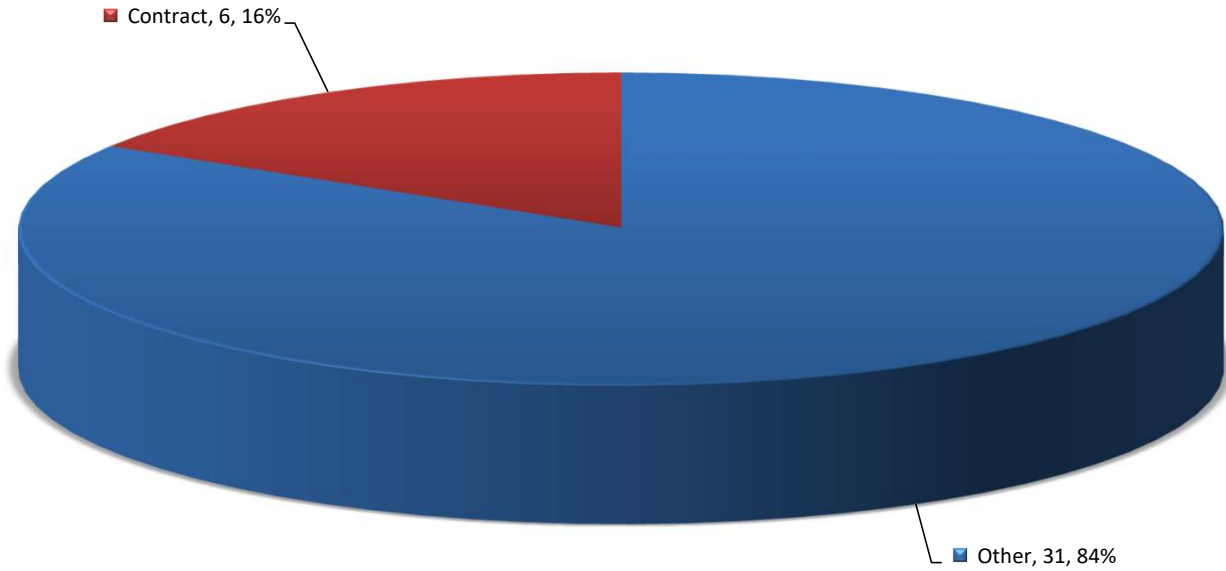

Calls by Primary Deputy City of Sublimity - November 2022